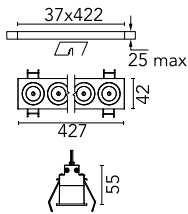

Light Shadow Fixed Trim Dali Version 12 Spots Optic Flood

03.9165.14ADA - Black/White

Recessed integrated luminaire with 12 LED lighting spots. Remote power supply included (220-240V).

Main specifications

Number of heads	1	Net lumen (lm)	2687
Lamp category	LED	Mountings	Ceiling recessed
Power (W)	32.4W	Environment	Indoor
CCT (K)	2700K		
CRI	90		

Optical

Lighting type	Direct
LED type	Power LED
Light distribution	Symmetric
Optical type	Flood
Beam angle (°)	33
Beam angle C90-270 (°)	33

Certification / Marking

Physical

Color	Black/White	Length (mm)	427
Orientation	Fixed		
Trim	yes		
Recessed depth (mm)	75		
Weight (kg)	0.66		

Note

Pre-installation frame not required.