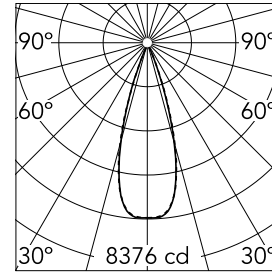

Light Shadow Fixed Trim Dali Version 12 Spots Optic Flood

03.9165.14ADA - Black/White

Recessed integrated luminaire with 12 LED lighting spots. Remote power supply included (220-240V).

Main specifications

Number of heads	1	Net lumen (lm)	2687
Lamp category	LED	Mountings	Ceiling recessed
Power (W)	32.4W	Environment	Indoor
CCT (K)	2700K		
CRI	90		

Optical

Lighting type	Direct
LED type	Power LED
Light distribution	Symmetric
Optical type	Flood
Beam angle (°)	33
Beam angle C90-270 (°)	33

Certification / Marking

Physical

Color	Black/White	Length (mm)	427
Orientation	Fixed		
Trim	yes		
Recessed depth (mm)	75		
Weight (kg)	0.66		

Note

Pre-installation frame not required.