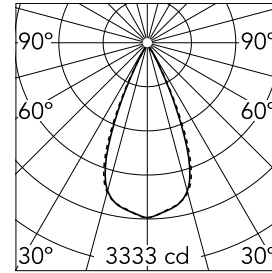

### Main specifications

<b>Number of heads</b>	1	<b>Net lumen (lm)</b>	1809
<b>Lamp category</b>	LED	<b>Mountings</b>	Ceiling recessed
<b>Power (W)</b>	21.6W	<b>Environment</b>	Indoor dry location
<b>CCT (K)</b>	3000K		
<b>CRI</b>	90		

### Optical

<b>Lighting type</b>	Direct
<b>LED type</b>	Power LED
<b>Light distribution</b>	Symmetric
<b>Optical type</b>	Wide flood
<b>Beam angle (°)</b>	46
<b>Beam angle C90-270 (°)</b>	46

<b>Beam Angle:</b>	46°		
<b>h(m)</b>	<b>E(lx)</b>	<b>D(m)</b>	
1	3333	0.84	
2	833	1.69	
3	370	2.53	
4	208	3.38	
5	133	4.22	

Luminous flux luminaire  
1809 lm (EXTREME CUT OFF)

### Physical

<b>Color</b>	Black/Gold	<b>Length (mm)</b>	287
<b>Orientation</b>	Fixed		
<b>Trim</b>	yes		
<b>Recessed depth (mm)</b>	75		
<b>Weight (kg)</b>	0.50		