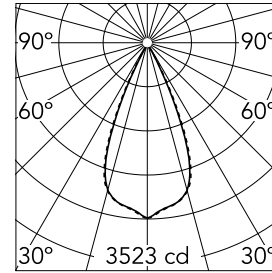

Light Shadow Fixed Trim 8 Spots Optic Wide Flood

03.8321.40A - White/Black

Recessed integrated luminaire with 8 LED lighting spots. Remote power supply included (220-240V).

Main specifications

Number of heads	1	Net lumen (lm)	1858
Lamp category	LED	Mountings	Ceiling recessed
Power (W)	21.6W	Environment	Indoor dry location
CCT (K)	3000K		
CRI	90		

Optical

Lighting type	Direct
LED type	Power LED
Light distribution	Symmetric
Optical type	Wide flood
Beam angle (°)	46
Beam angle C90-270 (°)	46

Beam Angle: 46°		
h(m)	E(lx)	D(m)
1	3523	0.84
2	881	1.69
3	391	2.53
4	220	3.38
5	141	4.22

Luminous flux luminaire
1858 lm (EXTREME CUT OFF)

Electrical

Frequency (Hz)	50/60	Insulation class	II
Voltage (V)	220.00		
Dimmable	No		
Driver	Remote included		
Emergency	Without		

Physical

Color	White/Black	Length (mm)	287
Orientation	Fixed		
Trim	yes		
Recessed depth (mm)	75		
Weight (kg)	0.50		