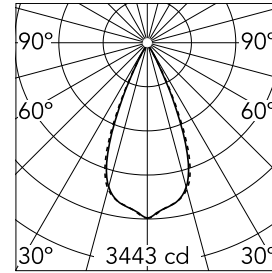

Light Shadow Fixed Trim 8 Spots Optic Wide Flood

03.8320.40A - White/White

Recessed integrated luminaire with 8 LED lighting spots. Remote power supply included (220-240V).

Main specifications

Number of heads	1	Net lumen (lm)	1847
Lamp category	LED	Mountings	Ceiling recessed
Power (W)	21.6W	Environment	Indoor dry location
CCT (K)	3000K		
CRI	90		

Optical

Lighting type	Direct
LED type	Power LED
Light distribution	Symmetric
Optical type	Wide flood
Beam angle (°)	45
Beam angle C90-270 (°)	45

Beam Angle:	45°		
h(m)	E(lx)	D(m)	
1	3443	0.83	
2	861	1.67	
3	383	2.50	
4	215	3.34	
5	138	4.17	

Luminous flux luminaire
1847 lm (EXTREME CUT OFF)

Electrical

Frequency (Hz)	50/60	Insulation class	II
Voltage (V)	220.00		
Dimmable	No		
Driver	Remote included		
Emergency	Without		

Physical

Color	White/White	Length (mm)	287
Orientation	Fixed		
Trim	yes		
Recessed depth (mm)	75		
Weight (kg)	0.50		