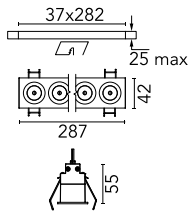

Light Shadow Fixed Trim 8 Spots Optic Wide Flood

03.8320.40A - White/White

Recessed integrated luminaire with 8 LED lighting spots. Remote power supply included (220-240V).

Main specifications

Number of heads	1	Net lumen (lm)	1847
Lamp category	LED	Mountings	Ceiling recessed
Power (W)	21.6W	Environment	Indoor dry location
CCT (K)	3000K		
CRI	90		

Optical

Lighting type	Direct
LED type	Power LED
Light distribution	Symmetric
Optical type	Wide flood
Beam angle (°)	45
Beam angle C90-270 (°)	45

Beam Angle:	45°		
h(m)	E(lx)	D(m)	
1	3443	0.83	
2	861	1.67	
3	383	2.50	
4	215	3.34	
5	138	4.17	

Luminous flux luminaire
1847 lm (EXTREME CUT OFF)

Electrical

Frequency (Hz)	50/60	Insulation class	II
Voltage (V)	220.00		
Dimmable	No		
Driver	Remote included		
Emergency	Without		

Physical

Color	White/White	Length (mm)	287
Orientation	Fixed		
Trim	yes		
Recessed depth (mm)	75		
Weight (kg)	0.50		