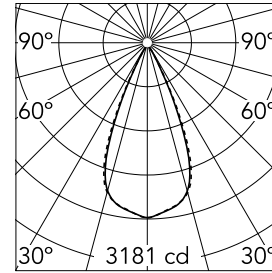

Light Shadow Fixed Trim 8 Spots Optic Wide Flood

03.8319.40A - White/Gold

Recessed integrated luminaire with 8 LED lighting spots. Remote power supply included (220-240V).

Main specifications

Number of heads	1	Net lumen (lm)	1727
Lamp category	LED	Mountings	Ceiling recessed
Power (W)	21.6W	Environment	Indoor dry location
CCT (K)	2700K		
CRI	90		

Optical

Lighting type	Direct
LED type	Power LED
Light distribution	Symmetric
Optical type	Wide flood
Beam angle (°)	46
Beam angle C90-270 (°)	46

Beam Angle:	46°		
h(m)	E(lx)	D(m)	
1	3181	0.84	
2	795	1.69	
3	353	2.53	
4	199	3.38	
5	127	4.22	

Luminous flux luminaire
1727 lm (EXTREME CUT OFF)

Electrical

Frequency (Hz)	50/60	Insulation class	II
Voltage (V)	220.00		
Dimmable	No		
Driver	Remote included		
Emergency	Without		

Physical

Color	White/Gold	Length (mm)	287
Orientation	Fixed		
Trim	yes		
Recessed depth (mm)	75		
Weight (kg)	0.50		