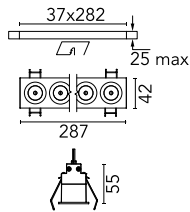

Light Shadow Fixed Trim 8 Spots Optic Wide Flood

03.8319.40A - White/Gold

Recessed integrated luminaire with 8 LED lighting spots. Remote power supply included (220-240V).

Main specifications

Number of heads	1	Net lumen (lm)	1727
Lamp category	LED	Mountings	Ceiling recessed
Power (W)	21.6W	Environment	Indoor dry location
CCT (K)	2700K		
CRI	90		

Optical

Lighting type	Direct
LED type	Power LED
Light distribution	Symmetric
Optical type	Wide flood
Beam angle (°)	46
Beam angle C90-270 (°)	46

Beam Angle:	46°		
h(m)	E(lx)	D(m)	
1	3181	0.84	
2	795	1.69	
3	353	2.53	
4	199	3.38	
5	127	4.22	

Luminous flux luminaire
1727 lm (EXTREME CUT OFF)

Electrical

Frequency (Hz)	50/60	Insulation class	II
Voltage (V)	220.00		
Dimmable	No		
Driver	Remote included		
Emergency	Without		

Physical

Color	White/Gold	Length (mm)	287
Orientation	Fixed		
Trim	yes		
Recessed depth (mm)	75		
Weight (kg)	0.50		