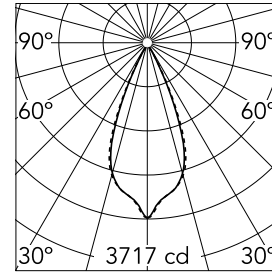

Light Shadow Fixed Trim 8 Spots Optic Wide Flood

03.8318.40A - White/Chrome

Recessed integrated luminaire with 8 LED lighting spots. Remote power supply included (220-240V).

Main specifications

Number of heads	1	Net lumen (lm)	1783
Lamp category	LED	Mountings	Ceiling recessed
Power (W)	21.6W	Environment	Indoor dry location
CCT (K)	2700K		
CRI	90		

Optical

Lighting type	Direct
LED type	Power LED
Light distribution	Symmetric
Optical type	Wide flood
Beam angle (°)	44
Beam angle C90-270 (°)	44

Beam Angle:	44°	
h(m)	E(lx)	D(m)
1	3717	0.80
2	929	1.60
3	413	2.40
4	232	3.19
5	149	3.99

Luminous flux luminaire
1783 lm (EXTREME CUT OFF)

Electrical

Frequency (Hz)	50/60	Insulation class	II
Voltage (V)	220.00		
Dimmable	No		
Driver	Remote included		
Emergency	Without		

Physical

Color	White/Chrome	Length (mm)	287
Orientation	Fixed		
Trim	yes		
Recessed depth (mm)	75		
Weight (kg)	0.50		