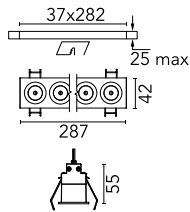

Light Shadow Fixed Trim 8 Spots Optic Wide Flood

03.8318.40A - White/Chrome

Recessed integrated luminaire with 8 LED lighting spots. Remote power supply included (220-240V).

Main specifications

Number of heads	1	Net lumen (lm)	1783
Lamp category	LED	Mountings	Ceiling recessed
Power (W)	21.6W	Environment	Indoor dry location
CCT (K)	2700K		
CRI	90		

Optical

Lighting type	Direct
LED type	Power LED
Light distribution	Symmetric
Optical type	Wide flood
Beam angle (°)	44
Beam angle C90-270 (°)	44

Beam Angle:	44°	
h(m)	E(lx)	D(m)
1	3717	0.80
2	929	1.60
3	413	2.40
4	232	3.19
5	149	3.99

Luminous flux luminaire
1783 lm (EXTREME CUT OFF)

Electrical

Frequency (Hz)	50/60	Insulation class	II
Voltage (V)	220.00		
Dimmable	No		
Driver	Remote included		
Emergency	Without		

Physical

Color	White/Chrome	Length (mm)	287
Orientation	Fixed		
Trim	yes		
Recessed depth (mm)	75		
Weight (kg)	0.50		