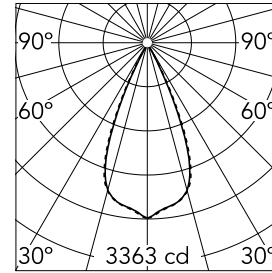

Light Shadow Fixed Trim 8 Spots Optic Wide Flood

03.8317.14A - Black/Black

Recessed integrated luminaire with 8 LED lighting spots. Remote power supply included (220-240V).

Main specifications

Number of heads	1	Net lumen (lm)	1773
Lamp category	LED	Mountings	Ceiling recessed
Power (W)	21.6W	Environment	Indoor dry location
CCT (K)	2700K		
CRI	90		

Optical

Lighting type	Direct
LED type	Power LED
Light distribution	Symmetric
Optical type	Wide flood
Beam angle (°)	46
Beam angle C90-270 (°)	46

Beam Angle:	46°		
h(m)	E(lx)	D(m)	
1	3363	0.84	
2	841	1.69	
3	374	2.53	
4	210	3.38	
5	135	4.22	

Luminous flux luminaire
1773 lm (EXTREME CUT OFF)

Electrical

Frequency (Hz)	50/60	Insulation class	II
Voltage (V)	220.00		
Dimmable	No		
Driver	Remote included		
Emergency	Without		

Physical

Color	Black/Black	Length (mm)	287
Orientation	Fixed		
Trim	yes		
Recessed depth (mm)	75		
Weight (kg)	0.50		