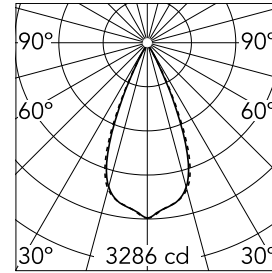

## Light Shadow Fixed Trim 8 Spots Optic Wide Flood

03.8316.40A - White/White

Recessed integrated luminaire with 8 LED lighting spots. Remote power supply included (220-240V).

### Optical

<b>Lighting type</b>	Direct
<b>LED type</b>	Power LED
<b>Light distribution</b>	Symmetric
<b>Optical type</b>	Wide flood
<b>Beam angle (°)</b>	45
<b>Beam angle C90-270 (°)</b>	45

<b>Beam Angle: 45°</b>		
<b>h(m)</b>	<b>E(lx)</b>	<b>D(m)</b>
1	3286	0.83
2	822	1.67
3	365	2.50
4	205	3.34
5	131	4.17

Luminous flux luminaire  
1763 lm (EXTREME CUT OFF)

### Physical

<b>Color</b>	White/White	<b>Length (mm)</b>	287
<b>Orientation</b>	Fixed		
<b>Trim</b>	yes		
<b>Recessed depth (mm)</b>	75		
<b>Weight (kg)</b>	0.50		