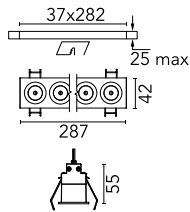

Electrical

Frequency (Hz)	50/60	Insulation class	II
Voltage (V)	220.00		
Dimmable	No		
Driver	Remote included		
Emergency	Without		

Physical

Color	White/White	Length (mm)	287
Orientation	Fixed		
Trim	yes		
Recessed depth (mm)	75		
Weight (kg)	0.50		

Note

Pre-installation frame not required.