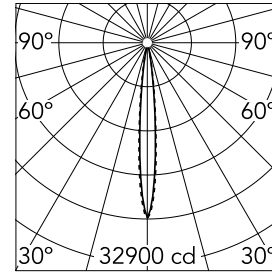

Light Shadow Fixed Trim 8 Spots Optic Spot

03.8843.40A - White/Gold

Recessed integrated luminaire with 8 LED lighting spots. Remote power supply included (220-240V).

Main specifications

Number of heads	1	Net lumen (lm)	1859
Lamp category	LED	Mountings	Ceiling recessed
Power (W)	21.6W	Environment	Indoor dry location
CCT (K)	3000K		
CRI	90		

Optical

Lighting type	Direct
LED type	Power LED
Light distribution	Symmetric
Optical type	Spot
Beam angle (°)	10
Beam angle C90-270 (°)	10

Beam Angle:	10°		
h(m)	E(lx)	D(m)	
1	32900	0.18	
2	8225	0.36	
3	3656	0.55	
4	2056	0.73	
5	1316	0.91	

Luminous flux luminaire
1859 lm (EXTREME CUT OFF)

Electrical

Frequency (Hz)	50/60	Insulation class	II
Voltage (V)	220.00		
Dimmable	No		
Driver	Remote included		
Emergency	Without		

Physical

Color	White/Gold	Length (mm)	287
Orientation	Fixed		
Trim	yes		
Recessed depth (mm)	75		
Weight (kg)	0.50		