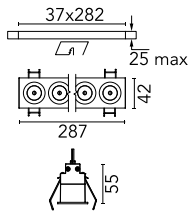

Light Shadow Fixed Trim 8 Spots Optic Spot

03.8843.14A - Black/Gold

Recessed integrated luminaire with 8 LED lighting spots. Remote power supply included (220-240V).

Main specifications

Number of heads	1	Net lumen (lm)	1859
Lamp category	LED	Mountings	Ceiling recessed
Power (W)	21.6W	Environment	Indoor
CCT (K)	3000K		
CRI	90		

Optical

Lighting type	Direct
LED type	Power LED
Light distribution	Symmetric
Optical type	Spot
Beam angle (°)	10
Beam angle C90-270 (°)	10

Beam Angle:	10°		
h(m)	E(lx)	D(m)	
1	32900	0.18	
2	8225	0.36	
3	3656	0.55	
4	2056	0.73	
5	1316	0.91	

Luminous flux luminaire
1859 lm (EXTREME CUT OFF)

Electrical

Frequency (Hz)	50/60	Emergency	Without
Voltage (V)	220.00	Insulation class	II
Dimmable	No		
Driver	Remote		
Driver type	Electronic		

Physical

Color	Black/Gold	Length (mm)	287
Orientation	Fixed		
Trim	yes		
Recessed depth (mm)	75		
Weight (kg)	0.50		