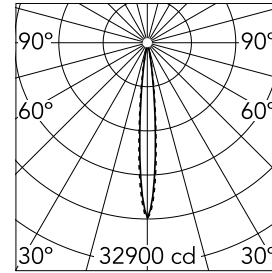

Light Shadow Fixed Trim 8 Spots Optic Spot

03.8843.14A - Black/Gold

Recessed integrated luminaire with 8 LED lighting spots. Remote power supply included (220-240V).

Main specifications

Number of heads	1	Net lumen (lm)	1859
Lamp category	LED	Mountings	Ceiling recessed
Power (W)	21.6W	Environment	Indoor
CCT (K)	3000K		
CRI	90		

Optical

Lighting type	Direct
LED type	Power LED
Light distribution	Symmetric
Optical type	Spot
Beam angle (°)	10
Beam angle C90-270 (°)	10

Beam Angle:	10°		
h(m)	E(lx)	D(m)	
1	32900	0.18	
2	8225	0.36	
3	3656	0.55	
4	2056	0.73	
5	1316	0.91	

Luminous flux luminaire
1859 lm (EXTREME CUT OFF)

Electrical

Frequency (Hz)	50/60	Emergency	Without
Voltage (V)	220.00	Insulation class	II
Dimmable	No		
Driver	Remote		
Driver type	Electronic		

Physical

Color	Black/Gold	Length (mm)	287
Orientation	Fixed		
Trim	yes		
Recessed depth (mm)	75		
Weight (kg)	0.50		