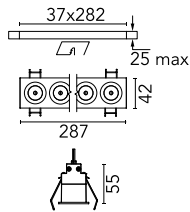

Light Shadow Fixed Trim 8 Spots Optic Spot

03.8842.14A - Black/Chrome

Recessed integrated luminaire with 8 LED lighting spots. Remote power supply included (220-240V).

Main specifications

Number of heads	1	Net lumen (lm)	1906
Lamp category	LED	Mountings	Ceiling recessed
Power (W)	21.6W	Environment	Indoor dry location
CCT (K)	3000K		
CRI	90		

Optical

Lighting type	Direct
LED type	Power LED
Light distribution	Symmetric
Optical type	Spot
Beam angle (°)	10
Beam angle C90-270 (°)	10

Beam Angle:	10°		
	h(m)	E(lx)	D(m)
1	33574	0.18	
2	8394	0.36	
3	3730	0.55	
4	2098	0.73	
5	1343	0.91	

Luminous flux luminaire
1906 lm (EXTREME CUT OFF)

Electrical

Frequency (Hz)	50/60	Insulation class	II
Voltage (V)	220.00		
Dimmable	No		
Driver	Remote included		
Emergency	Without		

Physical

Color	Black/Chrome	Length (mm)	287
Orientation	Fixed		
Trim	yes		
Recessed depth (mm)	75		
Weight (kg)	0.50		