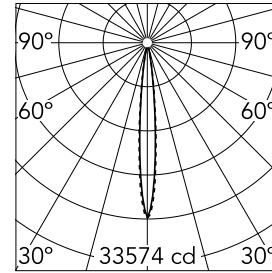

Light Shadow Fixed Trim 8 Spots Optic Spot

03.8842.14A - Black/Chrome

Recessed integrated luminaire with 8 LED lighting spots. Remote power supply included (220-240V).

Main specifications

Number of heads	1	Net lumen (lm)	1906
Lamp category	LED	Mountings	Ceiling recessed
Power (W)	21.6W	Environment	Indoor dry location
CCT (K)	3000K		
CRI	90		

Optical

Lighting type	Direct
LED type	Power LED
Light distribution	Symmetric
Optical type	Spot
Beam angle (°)	10
Beam angle C90-270 (°)	10

Beam Angle:	10°		
	h(m)	E(lx)	D(m)
1	33574	0.18	
2	8394	0.36	
3	3730	0.55	
4	2098	0.73	
5	1343	0.91	

Luminous flux luminaire
1906 lm (EXTREME CUT OFF)

Electrical

Frequency (Hz)	50/60	Insulation class	II
Voltage (V)	220.00		
Dimmable	No		
Driver	Remote included		
Emergency	Without		

Physical

Color	Black/Chrome	Length (mm)	287
Orientation	Fixed		
Trim	yes		
Recessed depth (mm)	75		
Weight (kg)	0.50		