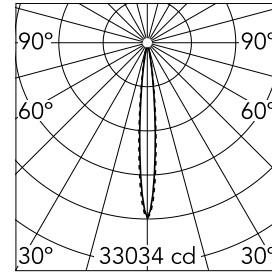

Light Shadow Fixed Trim 8 Spots Optic Spot

03.8841.14A - Black/Black

Recessed integrated luminaire with 8 LED lighting spots. Remote power supply included (220-240V).

Main specifications

Number of heads	1	Net lumen (lm)	1830
Lamp category	LED	Mountings	Ceiling recessed
Power (W)	21.6W	Environment	Indoor
CCT (K)	3000K		
CRI	90		

Optical

Lighting type	Direct
LED type	Power LED
Light distribution	Symmetric
Optical type	Spot
Beam angle (°)	10
Beam angle C90-270 (°)	10

Beam Angle:	10°		
	h(m)	E(lx)	D(m)
	1	33034	0.18
	2	8259	0.36
	3	3670	0.54
	4	2065	0.72
	5	1321	0.90

Luminous flux luminaire
1830 lm (EXTREME CUT OFF)

Electrical

Frequency (Hz)	50/60	Emergency	Without
Voltage (V)	220.00	Insulation class	II
Dimmable	No		
Driver	Remote		
Driver type	Electronic		

Physical

Color	Black/Black	Length (mm)	287
Orientation	Fixed		
Trim	yes		
Recessed depth (mm)	75		
Weight (kg)	0.50		