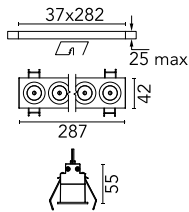

Light Shadow Fixed Trim 8 Spots Optic Spot

03.8841.14A - Black/Black

Recessed integrated luminaire with 8 LED lighting spots. Remote power supply included (220-240V).

Main specifications

Number of heads	1	Net lumen (lm)	1830
Lamp category	LED	Mountings	Ceiling recessed
Power (W)	21.6W	Environment	Indoor
CCT (K)	3000K		
CRI	90		

Optical

Lighting type	Direct
LED type	Power LED
Light distribution	Symmetric
Optical type	Spot
Beam angle (°)	10
Beam angle C90-270 (°)	10

Beam Angle:	10°		
	h(m)	E(lx)	D(m)
	1	33034	0.18
	2	8259	0.36
	3	3670	0.54
	4	2065	0.72
	5	1321	0.90

Luminous flux luminaire
1830 lm (EXTREME CUT OFF)

Electrical

Frequency (Hz)	50/60	Emergency	Without
Voltage (V)	220.00	Insulation class	II
Dimmable	No		
Driver	Remote		
Driver type	Electronic		

Physical

Color	Black/Black	Length (mm)	287
Orientation	Fixed		
Trim	yes		
Recessed depth (mm)	75		
Weight (kg)	0.50		