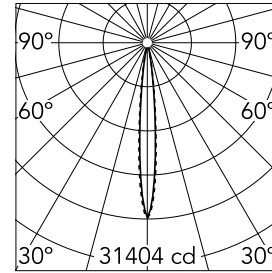

Light Shadow Fixed Trim 8 Spots Optic Spot

03.8839.40A - White/Gold

Recessed integrated luminaire with 8 LED lighting spots. Remote power supply included (220-240V).

Main specifications

Number of heads	1	Net lumen (lm)	1774
Lamp category	LED	Mountings	Ceiling recessed
Power (W)	21.6W	Environment	Indoor dry location
CCT (K)	2700K		
CRI	90		

Optical

Lighting type	Direct
LED type	Power LED
Light distribution	Symmetric
Optical type	Spot
Beam angle (°)	10
Beam angle C90-270 (°)	10

Beam Angle:	10°		
h(m)	E(lx)	D(m)	
1	31404	0.18	
2	7851	0.36	
3	3489	0.55	
4	1963	0.73	
5	1256	0.91	

Luminous flux luminaire
1774 lm (EXTREME CUT OFF)

Electrical

Frequency (Hz)	50/60	Insulation class	II
Voltage (V)	220.00		
Dimmable	No		
Driver	Remote included		
Emergency	Without		

Physical

Color	White/Gold	Length (mm)	287
Orientation	Fixed		
Trim	yes		
Recessed depth (mm)	75		
Weight (kg)	0.50		