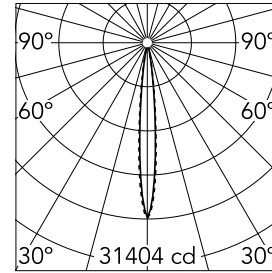

### Main specifications

<b>Number of heads</b>	1	<b>Net lumen (lm)</b>	1774
<b>Lamp category</b>	LED	<b>Mountings</b>	Ceiling recessed
<b>Power (W)</b>	21.6W	<b>Environment</b>	Indoor dry location
<b>CCT (K)</b>	2700K		
<b>CRI</b>	90		

### Optical

<b>Lighting type</b>	Direct
<b>LED type</b>	Power LED
<b>Light distribution</b>	Symmetric
<b>Optical type</b>	Spot
<b>Beam angle (°)</b>	10
<b>Beam angle C90-270 (°)</b>	10

<b>Beam Angle:</b>	10°		
<b>h(m)</b>	<b>E(lx)</b>	<b>D(m)</b>	
1	31404	0.18	
2	7851	0.36	
3	3489	0.55	
4	1963	0.73	
5	1256	0.91	

Luminous flux luminaire  
1774 lm (EXTREME CUT OFF)

### Physical

<b>Color</b>	Black/Gold	<b>Length (mm)</b>	287
<b>Orientation</b>	Fixed		
<b>Trim</b>	yes		
<b>Recessed depth (mm)</b>	75		
<b>Weight (kg)</b>	0.50		