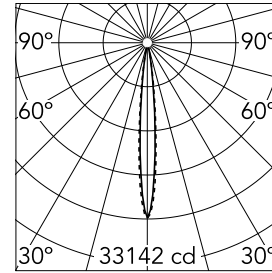

### Main specifications

<b>Number of heads</b>	1	<b>Net lumen (lm)</b>	1812
<b>Lamp category</b>	LED	<b>Mountings</b>	Ceiling recessed
<b>Power (W)</b>	21.6W	<b>Environment</b>	Indoor dry location
<b>CCT (K)</b>	2700K		
<b>CRI</b>	90		

### Optical

<b>Lighting type</b>	Direct
<b>LED type</b>	Power LED
<b>Light distribution</b>	Symmetric
<b>Optical type</b>	Spot
<b>Beam angle (°)</b>	10
<b>Beam angle C90-270 (°)</b>	10

<b>Beam Angle:</b>	10°		
<b>h(m)</b>	<b>E(lx)</b>	<b>D(m)</b>	
1	33142	0.17	
2	8285	0.35	
3	3682	0.52	
4	2071	0.70	
5	1326	0.87	

Luminous flux luminaire  
1812 lm (EXTREME CUT OFF)

### Physical

<b>Color</b>	Black/White	<b>Length (mm)</b>	287
<b>Orientation</b>	Fixed		
<b>Trim</b>	yes		
<b>Recessed depth (mm)</b>	75		
<b>Weight (kg)</b>	0.50		