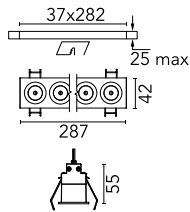

Light Shadow Fixed Trim 8 Spots Optic Medium

03.9153.40A - White/Gold

Recessed integrated luminaire with 8 LED lighting spots. Remote power supply included (220-240V).

Main specifications

Number of heads	1	Net lumen (lm)	1866
Lamp category	LED	Mountings	Ceiling recessed
Power (W)	21.6W	Environment	Indoor dry location
CCT (K)	3000K		
CRI	90		

Optical

Lighting type	Direct
LED type	Power LED
Light distribution	Symmetric
Optical type	Medium
Beam angle (°)	22
Beam angle C90-270 (°)	22

Beam Angle:	22°		
h(m)	E(lx)	D(m)	
1	12472	0.39	
2	3118	0.78	
3	1386	1.17	
4	779	1.56	
5	499	1.95	

Luminous flux luminaire
1866 lm (EXTREME CUT OFF)

Electrical

Frequency (Hz)	50/60	Insulation class	II
Voltage (V)	220.00		
Dimmable	No		
Driver	Remote included		
Emergency	Without		

Physical

Color	White/Gold	Length (mm)	287
Orientation	Fixed		
Trim	yes		
Recessed depth (mm)	75		
Weight (kg)	0.50		