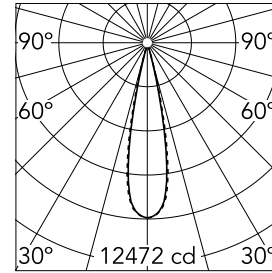

Light Shadow Fixed Trim 8 Spots Optic Medium

03.9153.40A - White/Gold

Recessed integrated luminaire with 8 LED lighting spots. Remote power supply included (220-240V).

Main specifications

Number of heads	1	Net lumen (lm)	1866
Lamp category	LED	Mountings	Ceiling recessed
Power (W)	21.6W	Environment	Indoor dry location
CCT (K)	3000K		
CRI	90		

Optical

Lighting type	Direct
LED type	Power LED
Light distribution	Symmetric
Optical type	Medium
Beam angle (°)	22
Beam angle C90-270 (°)	22

Beam Angle:	22°		
h(m)	E(lx)	D(m)	
1	12472	0.39	
2	3118	0.78	
3	1386	1.17	
4	779	1.56	
5	499	1.95	

Luminous flux luminaire
1866 lm (EXTREME CUT OFF)

Electrical

Frequency (Hz)	50/60	Insulation class	II
Voltage (V)	220.00		
Dimmable	No		
Driver	Remote included		
Emergency	Without		

Physical

Color	White/Gold	Length (mm)	287
Orientation	Fixed		
Trim	yes		
Recessed depth (mm)	75		
Weight (kg)	0.50		