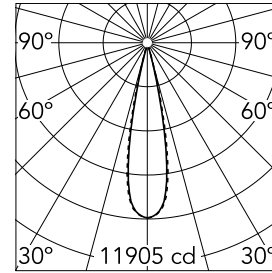

Light Shadow Fixed Trim 8 Spots Optic Medium

03.9143.40A - White/Gold

Recessed integrated luminaire with 8 LED lighting spots. Remote power supply included (220-240V).

Main specifications

Number of heads	1	Net lumen (lm)	1781
Lamp category	LED	Mountings	Ceiling recessed
Power (W)	21.6W	Environment	Indoor dry location
CCT (K)	2700K		
CRI	90		

Optical

Lighting type	Direct
LED type	Power LED
Light distribution	Symmetric
Optical type	Medium
Beam angle (°)	22
Beam angle C90-270 (°)	22

Beam Angle:	22°		
h(m)	E(lx)	D(m)	
1	11905	0.39	
2	2976	0.78	
3	1323	1.17	
4	744	1.56	
5	476	1.95	

Luminous flux luminaire
1781 lm (EXTREME CUT OFF)

Electrical

Frequency (Hz)	50/60	Insulation class	II
Voltage (V)	220.00		
Dimmable	No		
Driver	Remote included		
Emergency	Without		

Physical

Color	White/Gold	Length (mm)	287
Orientation	Fixed		
Trim	yes		
Recessed depth (mm)	75		
Weight (kg)	0.50		