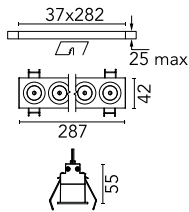

Light Shadow Fixed Trim 8 Spots Optic Medium

03.9143.40A - White/Gold

Recessed integrated luminaire with 8 LED lighting spots. Remote power supply included (220-240V).

Main specifications

Number of heads	1	Net lumen (lm)	1781
Lamp category	LED	Mountings	Ceiling recessed
Power (W)	21.6W	Environment	Indoor dry location
CCT (K)	2700K		
CRI	90		

Optical

Lighting type	Direct
LED type	Power LED
Light distribution	Symmetric
Optical type	Medium
Beam angle (°)	22
Beam angle C90-270 (°)	22

Beam Angle:	22°		
h(m)	E(lx)	D(m)	
1	11905	0.39	
2	2976	0.78	
3	1323	1.17	
4	744	1.56	
5	476	1.95	

Luminous flux luminaire
1781 lm (EXTREME CUT OFF)

Electrical

Frequency (Hz)	50/60	Insulation class	II
Voltage (V)	220.00		
Dimmable	No		
Driver	Remote included		
Emergency	Without		

Physical

Color	White/Gold	Length (mm)	287
Orientation	Fixed		
Trim	yes		
Recessed depth (mm)	75		
Weight (kg)	0.50		