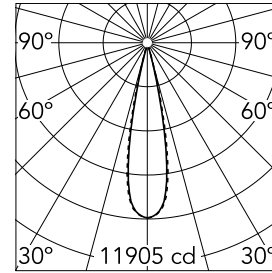

### Main specifications

<b>Number of heads</b>	1	<b>Net lumen (lm)</b>	1781
<b>Lamp category</b>	LED	<b>Mountings</b>	Ceiling recessed
<b>Power (W)</b>	21.6W	<b>Environment</b>	Indoor dry location
<b>CCT (K)</b>	2700K		
<b>CRI</b>	90		

### Optical

<b>Lighting type</b>	Direct
<b>LED type</b>	Power LED
<b>Light distribution</b>	Symmetric
<b>Optical type</b>	Medium
<b>Beam angle (°)</b>	22
<b>Beam angle C90-270 (°)</b>	22

<b>Beam Angle:</b>	22°
<b>h(m)</b>	<b>E(lx)</b> <b>D(m)</b>
1	11905 0.39
2	2976 0.78
3	1323 1.17
4	744 1.56
5	476 1.95

Luminous flux luminaire  
1781 lm (EXTREME CUT OFF)

### Physical

<b>Color</b>	Black/Gold	<b>Length (mm)</b>	287
<b>Orientation</b>	Fixed		
<b>Trim</b>	yes		
<b>Recessed depth (mm)</b>	75		
<b>Weight (kg)</b>	0.50		