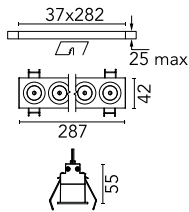

Electrical

Frequency (Hz)	50/60	Insulation class	II
Voltage (V)	220.00		
Dimmable	No		
Driver	Remote included		
Emergency	Without		

Physical

Color	Black/Gold	Length (mm)	287
Orientation	Fixed		
Trim	yes		
Recessed depth (mm)	75		
Weight (kg)	0.50		

Note

Pre-installation frame not required.