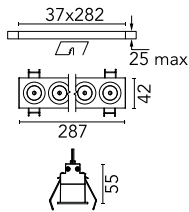

Light Shadow Fixed Trim 8 Spots Optic Flood

03.9155.40A - White/White

Recessed integrated luminaire with 8 LED lighting spots. Remote power supply included (220-240V).

Main specifications

Number of heads	1	Net lumen (lm)	1872
Lamp category	LED	Mountings	Ceiling recessed
Power (W)	21.6W	Environment	Indoor dry location
CCT (K)	3000K		
CRI	90		

Optical

Lighting type	Direct
LED type	Power LED
Light distribution	Symmetric
Optical type	Flood
Beam angle (°)	33
Beam angle C90-270 (°)	33

Beam Angle:	33°		
h(m)	E(lx)	D(m)	
1	5835	0.59	
2	1459	1.18	
3	648	1.78	
4	365	2.37	
5	233	2.96	

Luminous flux luminaire
1872 lm (EXTREME CUT OFF)

Electrical

Frequency (Hz)	50/60	Insulation class	II
Voltage (V)	220.00		
Dimmable	No		
Driver	Remote included		
Emergency	Without		

Physical

Color	White/White	Length (mm)	287
Orientation	Fixed		
Trim	yes		
Recessed depth (mm)	75		
Weight (kg)	0.50		