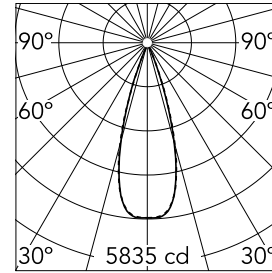

Light Shadow Fixed Trim 8 Spots Optic Flood

03.9155.40A - White/White

Recessed integrated luminaire with 8 LED lighting spots. Remote power supply included (220-240V).

Main specifications

Number of heads	1	Net lumen (lm)	1872
Lamp category	LED	Mountings	Ceiling recessed
Power (W)	21.6W	Environment	Indoor dry location
CCT (K)	3000K		
CRI	90		

Optical

Lighting type	Direct
LED type	Power LED
Light distribution	Symmetric
Optical type	Flood
Beam angle (°)	33
Beam angle C90-270 (°)	33

Beam Angle:	33°		
h(m)	E(lx)	D(m)	
1	5835	0.59	
2	1459	1.18	
3	648	1.78	
4	365	2.37	
5	233	2.96	

Luminous flux luminaire
1872 lm (EXTREME CUT OFF)

Electrical

Frequency (Hz)	50/60	Insulation class	II
Voltage (V)	220.00		
Dimmable	No		
Driver	Remote included		
Emergency	Without		

Physical

Color	White/White	Length (mm)	287
Orientation	Fixed		
Trim	yes		
Recessed depth (mm)	75		
Weight (kg)	0.50		