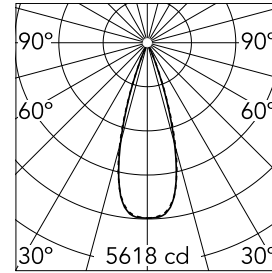

## Light Shadow Fixed Trim 8 Spots Optic Flood

03.9147.40A - White/Chrome

Recessed integrated luminaire with 8 LED lighting spots. Remote power supply included (220-240V).

### Optical

<b>Lighting type</b>	Direct
<b>LED type</b>	Power LED
<b>Light distribution</b>	Symmetric
<b>Optical type</b>	Flood
<b>Beam angle (°)</b>	33
<b>Beam angle C90-270 (°)</b>	33

<b>Beam Angle: 33°</b>		
<b>h(m)</b>	<b>E(lx)</b>	<b>D(m)</b>
1	5618	0.60
2	1405	1.19
3	624	1.79
4	351	2.38
5	225	2.98

Luminous flux luminaire  
1814 lm (EXTREME CUT OFF)

### Physical

<b>Color</b>	White/Chrome	<b>Length (mm)</b>	287
<b>Orientation</b>	Fixed		
<b>Trim</b>	yes		
<b>Recessed depth (mm)</b>	75		
<b>Weight (kg)</b>	0.50		