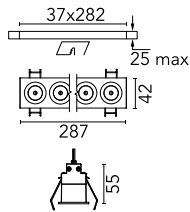

### Main specifications

<b>Number of heads</b>	1	<b>Net lumen (lm)</b>	1814
<b>Lamp category</b>	LED	<b>Mountings</b>	Ceiling recessed
<b>Power (W)</b>	21.6W	<b>Environment</b>	Indoor
<b>CCT (K)</b>	2700K		
<b>CRI</b>	90		

### Optical

<b>Lighting type</b>	Direct
<b>LED type</b>	Power LED
<b>Light distribution</b>	Symmetric
<b>Optical type</b>	Flood
<b>Beam angle (°)</b>	33
<b>Beam angle C90-270 (°)</b>	33

<b>Beam Angle: 33°</b>		
<b>h(m)</b>	<b>E(lx)</b>	<b>D(m)</b>
1	5618	0.60
2	1405	1.19
3	624	1.79
4	351	2.38
5	225	2.98

Luminous flux luminaire  
1814 lm (EXTREME CUT OFF)

### Physical

<b>Color</b>	White/Chrome	<b>Length (mm)</b>	287
<b>Orientation</b>	Fixed		
<b>Trim</b>	yes		
<b>Recessed depth (mm)</b>	75		
<b>Weight (kg)</b>	0.50		