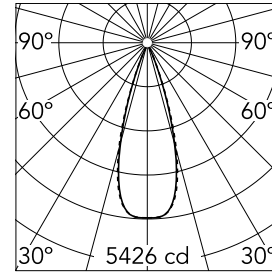

Light Shadow Fixed Trim 8 Spots Optic Flood

03.9146.40A - White/Black

Recessed integrated luminaire with 8 LED lighting spots. Remote power supply included (220-240V).

Main specifications

Number of heads	1	Net lumen (lm)	1735
Lamp category	LED	Mountings	Ceiling recessed
Power (W)	21.6W	Environment	Indoor dry location
CCT (K)	2700K		
CRI	90		

Optical

Lighting type	Direct
LED type	Power LED
Light distribution	Symmetric
Optical type	Flood
Beam angle (°)	33
Beam angle C90-270 (°)	33

Beam Angle:	33°	
h(m)	E(lx)	D(m)
1	5426	0.60
2	1357	1.19
3	603	1.79
4	339	2.39
5	217	2.99

Luminous flux luminaire
1735 lm (EXTREME CUT OFF)

Electrical

Frequency (Hz)	50/60	Insulation class	II
Voltage (V)	220.00		
Dimmable	No		
Driver	Remote included		
Emergency	Without		

Physical

Color	White/Black	Length (mm)	287
Orientation	Fixed		
Trim	yes		
Recessed depth (mm)	75		
Weight (kg)	0.50		