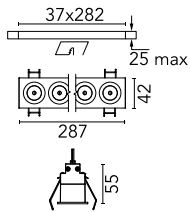

Light Shadow Fixed Trim 8 Spots Optic Flood

03.9146.40A - White/Black

Recessed integrated luminaire with 8 LED lighting spots. Remote power supply included (220-240V).

Main specifications

Number of heads	1	Net lumen (lm)	1735
Lamp category	LED	Mountings	Ceiling recessed
Power (W)	21.6W	Environment	Indoor dry location
CCT (K)	2700K		
CRI	90		

Optical

Lighting type	Direct
LED type	Power LED
Light distribution	Symmetric
Optical type	Flood
Beam angle (°)	33
Beam angle C90-270 (°)	33

Beam Angle:	33°	
h(m)	E(lx)	D(m)
1	5426	0.60
2	1357	1.19
3	603	1.79
4	339	2.39
5	217	2.99

Luminous flux luminaire
1735 lm (EXTREME CUT OFF)

Electrical

Frequency (Hz)	50/60	Insulation class	II
Voltage (V)	220.00		
Dimmable	No		
Driver	Remote included		
Emergency	Without		

Physical

Color	White/Black	Length (mm)	287
Orientation	Fixed		
Trim	yes		
Recessed depth (mm)	75		
Weight (kg)	0.50		