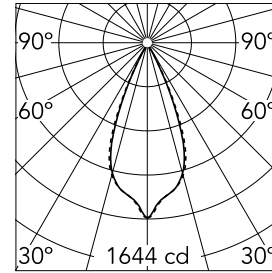

Light Shadow Fixed Trim 4 Spots Optic Wide Flood

03.8314.40A - White/Chrome

Recessed integrated luminaire with 4 LED lighting spots. Remote power supply included (220-240V).

Main specifications

Number of heads	1	Net lumen (lm)	789
Lamp category	LED	Mountings	Ceiling recessed
Power (W)	10.8W	Environment	Indoor dry location
CCT (K)	3000K		
CRI	90		

Optical

Lighting type	Direct
LED type	Power LED
Light distribution	Symmetric
Optical type	Wide flood
Beam angle (°)	44
Beam angle C90-270 (°)	44

Beam Angle:	44°		
h(m)	E(lx)	D(m)	
1	1644	0.80	
2	411	1.60	
3	183	2.40	
4	103	3.19	
5	66	3.99	

Luminous flux luminaire
789 lm (EXTREME CUT OFF)

Electrical

Frequency (Hz)	50/60	Insulation class	II
Voltage (V)	220.00		
Dimmable	No		
Driver	Remote included		
Emergency	Without		

Physical

Color	White/Chrome	Length (mm)	147
Orientation	Fixed		
Trim	yes		
Recessed depth (mm)	75		
Weight (kg)	0.34		