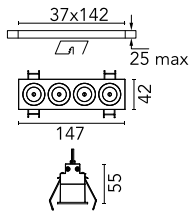

Light Shadow Fixed Trim 4 Spots Optic Wide Flood

03.8314.40A - White/Chrome

Recessed integrated luminaire with 4 LED lighting spots. Remote power supply included (220-240V).

Main specifications

Number of heads	1	Net lumen (lm)	789
Lamp category	LED	Mountings	Ceiling recessed
Power (W)	10.8W	Environment	Indoor dry location
CCT (K)	3000K		
CRI	90		

Optical

Lighting type	Direct
LED type	Power LED
Light distribution	Symmetric
Optical type	Wide flood
Beam angle (°)	44
Beam angle C90-270 (°)	44

Beam Angle:	44°		
h(m)	E(lx)	D(m)	
1	1644	0.80	
2	411	1.60	
3	183	2.40	
4	103	3.19	
5	66	3.99	

Luminous flux luminaire
789 lm (EXTREME CUT OFF)

Electrical

Frequency (Hz)	50/60	Insulation class	II
Voltage (V)	220.00		
Dimmable	No		
Driver	Remote included		
Emergency	Without		

Physical

Color	White/Chrome	Length (mm)	147
Orientation	Fixed		
Trim	yes		
Recessed depth (mm)	75		
Weight (kg)	0.34		