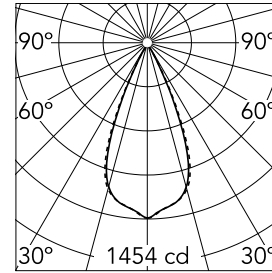

Light Shadow Fixed Trim 4 Spots Optic Wide Flood

■ □ 03.8312.14A - Black/White

Recessed integrated luminaire with 4 LED lighting spots. Remote power supply included (220-240V).

Main specifications

Number of heads	1	Net lumen (lm)	780
Lamp category	LED	Mountings	Ceiling recessed
Power (W)	10.8W	Environment	Indoor dry location
CCT (K)	3000K		
CRI	90		

Optical

Lighting type	Direct
LED type	Power LED
Light distribution	Symmetric
Optical type	Wide flood
Beam angle (°)	45
Beam angle C90-270 (°)	45

Beam Angle: 45°		
h(m)	E(lx)	D(m)
1	1454	0.83
2	363	1.67
3	162	2.50
4	91	3.34
5	58	4.17

Luminous flux luminaire
780 lm (EXTREME CUT OFF)

Electrical

Frequency (Hz)	50/60	Insulation class	II
Voltage (V)	220.00		
Dimmable	No		
Driver	Remote included		
Emergency	Without		

Physical

Color	Black/White	Length (mm)	147
Orientation	Fixed		
Trim	yes		
Recessed depth (mm)	75		
Weight (kg)	0.34		