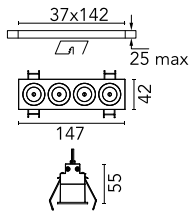

Light Shadow Fixed Trim 4 Spots Optic Wide Flood

■ □ 03.8312.14A - Black/White

Recessed integrated luminaire with 4 LED lighting spots. Remote power supply included (220-240V).

Main specifications

Number of heads	1	Net lumen (lm)	780
Lamp category	LED	Mountings	Ceiling recessed
Power (W)	10.8W	Environment	Indoor dry location
CCT (K)	3000K		
CRI	90		

Optical

Lighting type	Direct
LED type	Power LED
Light distribution	Symmetric
Optical type	Wide flood
Beam angle (°)	45
Beam angle C90-270 (°)	45

Beam Angle: 45°		
h(m)	E(lx)	D(m)
1	1454	0.83
2	363	1.67
3	162	2.50
4	91	3.34
5	58	4.17

Luminous flux luminaire
780 lm (EXTREME CUT OFF)

Electrical

Frequency (Hz)	50/60	Insulation class	II
Voltage (V)	220.00		
Dimmable	No		
Driver	Remote included		
Emergency	Without		

Physical

Color	Black/White	Length (mm)	147
Orientation	Fixed		
Trim	yes		
Recessed depth (mm)	75		
Weight (kg)	0.34		