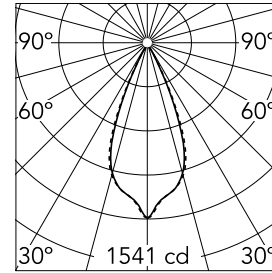

Light Shadow Fixed Trim 4 Spots Optic Wide Flood

03.8310.14A - Black/Chrome

Recessed integrated luminaire with 4 LED lighting spots. Remote power supply included (220-240V).

Main specifications

Number of heads	1	Net lumen (lm)	739
Lamp category	LED	Mountings	Ceiling recessed
Power (W)	10.8W	Environment	Indoor dry location
CCT (K)	2700K		
CRI	90		

Optical

Lighting type	Direct
LED type	Power LED
Light distribution	Symmetric
Optical type	Wide flood
Beam angle (°)	44
Beam angle C90-270 (°)	44

Beam Angle:	44°		
h(m)	E(lx)	D(m)	
1	1541	0.80	
2	385	1.60	
3	171	2.40	
4	96	3.19	
5	62	3.99	

Luminous flux luminaire
739 lm (EXTREME CUT OFF)

Electrical

Frequency (Hz)	50/60	Insulation class	II
Voltage (V)	220.00		
Dimmable	No		
Driver	Remote included		
Emergency	Without		

Physical

Color	Black/Chrome	Length (mm)	147
Orientation	Fixed		
Trim	yes		
Recessed depth (mm)	75		
Weight (kg)	0.34		