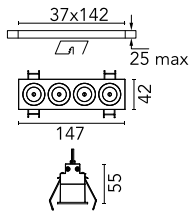

Light Shadow Fixed Trim 4 Spots Optic Wide Flood

03.8310.14A - Black/Chrome

Recessed integrated luminaire with 4 LED lighting spots. Remote power supply included (220-240V).

Main specifications

Number of heads	1	Net lumen (lm)	739
Lamp category	LED	Mountings	Ceiling recessed
Power (W)	10.8W	Environment	Indoor dry location
CCT (K)	2700K		
CRI	90		

Optical

Lighting type	Direct
LED type	Power LED
Light distribution	Symmetric
Optical type	Wide flood
Beam angle (°)	44
Beam angle C90-270 (°)	44

Beam Angle:	44°		
h(m)	E(lx)	D(m)	
1	1541	0.80	
2	385	1.60	
3	171	2.40	
4	96	3.19	
5	62	3.99	

Luminous flux luminaire
739 lm (EXTREME CUT OFF)

Electrical

Frequency (Hz)	50/60	Insulation class	II
Voltage (V)	220.00		
Dimmable	No		
Driver	Remote included		
Emergency	Without		

Physical

Color	Black/Chrome	Length (mm)	147
Orientation	Fixed		
Trim	yes		
Recessed depth (mm)	75		
Weight (kg)	0.34		