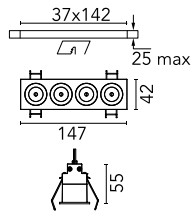

Electrical

Frequency (Hz)	50/60	Insulation class	II
Voltage (V)	220.00		
Dimmable	No		
Driver	Remote included		
Emergency	Without		

Physical

Color	Black/Black	Length (mm)	147
Orientation	Fixed		
Trim	yes		
Recessed depth (mm)	75		
Weight (kg)	0.34		

Note

Pre-installation frame not required.