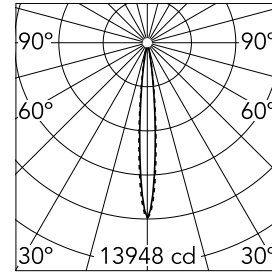

### Main specifications

<b>Number of heads</b>	1	<b>Net lumen (lm)</b>	773
<b>Lamp category</b>	LED	<b>Mountings</b>	Ceiling recessed
<b>Power (W)</b>	10.8W	<b>Environment</b>	Indoor dry location
<b>CCT (K)</b>	3000K		
<b>CRI</b>	90		

### Optical

<b>Lighting type</b>	Direct
<b>LED type</b>	Power LED
<b>Light distribution</b>	Symmetric
<b>Optical type</b>	Spot
<b>Beam angle (°)</b>	10
<b>Beam angle C90-270 (°)</b>	10

<b>Beam Angle:</b>	10°		
<b>h(m)</b>	<b>E(lx)</b>	<b>D(m)</b>	
1	13948	0.18	
2	3487	0.36	
3	1550	0.54	
4	872	0.72	
5	558	0.90	

Luminous flux luminaire  
773 lm (EXTREME CUT OFF)

### Physical

<b>Color</b>	Black/Black	<b>Length (mm)</b>	147
<b>Orientation</b>	Fixed		
<b>Trim</b>	yes		
<b>Recessed depth (mm)</b>	75		
<b>Weight (kg)</b>	0.34		