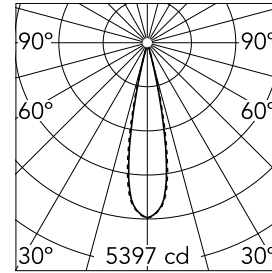

Light Shadow Fixed Trim 4 Spots Optic Medium

03.9132.40A - White/Chrome

Recessed integrated luminaire with 4 LED lighting spots. Remote power supply included (220-240V).

Main specifications

Number of heads	1	Net lumen (lm)	802
Lamp category	LED	Mountings	Ceiling recessed
Power (W)	10.8W	Environment	Indoor dry location
CCT (K)	3000K		
CRI	90		

Optical

Lighting type	Direct
LED type	Power LED
Light distribution	Symmetric
Optical type	Medium
Beam angle (°)	22
Beam angle C90-270 (°)	22

Beam Angle:	22°		
h(m)	E(lx)	D(m)	
1	5397	0.39	
2	1349	0.77	
3	600	1.16	
4	337	1.55	
5	216	1.94	

Luminous flux luminaire
802 lm (EXTREME CUT OFF)

Electrical

Frequency (Hz)	50/60	Insulation class	II
Voltage (V)	220.00		
Dimmable	No		
Driver	Remote included		
Emergency	Without		

Physical

Color	White/Chrome	Length (mm)	147
Orientation	Fixed		
Trim	yes		
Recessed depth (mm)	75		
Weight (kg)	0.34		