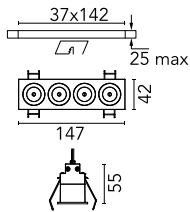

Light Shadow Fixed Trim 4 Spots Optic Medium

03.9132.40A - White/Chrome

Recessed integrated luminaire with 4 LED lighting spots. Remote power supply included (220-240V).

Main specifications

Number of heads	1	Net lumen (lm)	802
Lamp category	LED	Mountings	Ceiling recessed
Power (W)	10.8W	Environment	Indoor dry location
CCT (K)	3000K		
CRI	90		

Optical

Lighting type	Direct
LED type	Power LED
Light distribution	Symmetric
Optical type	Medium
Beam angle (°)	22
Beam angle C90-270 (°)	22

Beam Angle:	22°		
h(m)	E(lx)	D(m)	
1	5397	0.39	
2	1349	0.77	
3	600	1.16	
4	337	1.55	
5	216	1.94	

Luminous flux luminaire
802 lm (EXTREME CUT OFF)

Electrical

Frequency (Hz)	50/60	Insulation class	II
Voltage (V)	220.00		
Dimmable	No		
Driver	Remote included		
Emergency	Without		

Physical

Color	White/Chrome	Length (mm)	147
Orientation	Fixed		
Trim	yes		
Recessed depth (mm)	75		
Weight (kg)	0.34		