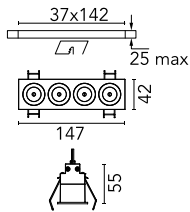

Light Shadow Fixed Trim 4 Spots Optic Medium

■ ■ 03.9121.14A - Black/Black

Recessed integrated luminaire with 4 LED lighting spots. Remote power supply included (220-240V).

Main specifications

Number of heads	1	Net lumen (lm)	744
Lamp category	LED	Mountings	Ceiling recessed
Power (W)	10.8W	Environment	Indoor dry location
CCT (K)	2700K		
CRI	90		

Optical

Lighting type	Direct
LED type	Power LED
Light distribution	Symmetric
Optical type	Medium
Beam angle (°)	22
Beam angle C90-270 (°)	22

Beam Angle:	22°		
h(m)	E(lx)	D(m)	
1	5086	0.39	
2	1272	0.78	
3	565	1.17	
4	318	1.56	
5	203	1.95	

Luminous flux luminaire
744 lm (EXTREME CUT OFF)

Electrical

Frequency (Hz)	50/60	Insulation class	II
Voltage (V)	220.00		
Dimmable	No		
Driver	Remote included		
Emergency	Without		

Physical

Color	Black/Black	Length (mm)	147
Orientation	Fixed		
Trim	yes		
Recessed depth (mm)	75		
Weight (kg)	0.34		