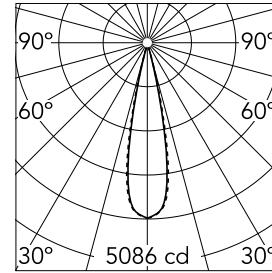

Light Shadow Fixed Trim 4 Spots Optic Medium

■ ■ 03.9121.14A - Black/Black

Recessed integrated luminaire with 4 LED lighting spots. Remote power supply included (220-240V).

Main specifications

Number of heads	1	Net lumen (lm)	744
Lamp category	LED	Mountings	Ceiling recessed
Power (W)	10.8W	Environment	Indoor dry location
CCT (K)	2700K		
CRI	90		

Optical

Lighting type	Direct
LED type	Power LED
Light distribution	Symmetric
Optical type	Medium
Beam angle (°)	22
Beam angle C90-270 (°)	22

Beam Angle:	22°		
h(m)	E(lx)	D(m)	
1	5086	0.39	
2	1272	0.78	
3	565	1.17	
4	318	1.56	
5	203	1.95	

Luminous flux luminaire
744 lm (EXTREME CUT OFF)

Electrical

Frequency (Hz)	50/60	Insulation class	II
Voltage (V)	220.00		
Dimmable	No		
Driver	Remote included		
Emergency	Without		

Physical

Color	Black/Black	Length (mm)	147
Orientation	Fixed		
Trim	yes		
Recessed depth (mm)	75		
Weight (kg)	0.34		