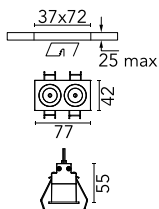

Light Shadow Fixed Trim 2 Spots Optic Wide Flood

■ ■ 03.8305.14A - Black/Black

Recessed integrated luminaire with 2 LED lighting spots. Remote power supply included (220-240V).

Main specifications

Number of heads	1	Net lumen (lm)	464
Lamp category	LED	Mountings	Ceiling recessed
Power (W)	5.4W	Environment	Indoor dry location
CCT (K)	3000K		
CRI	90		

Optical

Lighting type	Direct
LED type	Power LED
Light distribution	Symmetric
Optical type	Wide flood
Beam angle (°)	46
Beam angle C90-270 (°)	46

Beam Angle:	46°		
h(m)	E(lx)	D(m)	
1	881	0.84	
2	220	1.69	
3	98	2.53	
4	55	3.38	
5	35	4.22	

Luminous flux luminaire
464 lm (EXTREME CUT OFF)

Electrical

Frequency (Hz)	50/60	Insulation class	II
Voltage (V)	220.00		
Dimmable	No		
Driver	Remote included		
Emergency	Without		

Physical

Color	Black/Black	Length (mm)	77
Orientation	Fixed		
Trim	yes		
Recessed depth (mm)	150		
Weight (kg)	0.25		