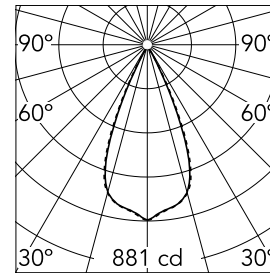

Light Shadow Fixed Trim 2 Spots Optic Wide Flood

■ ■ 03.8305.14A - Black/Black

Recessed integrated luminaire with 2 LED lighting spots. Remote power supply included (220-240V).

Main specifications

Number of heads	1	Net lumen (lm)	464
Lamp category	LED	Mountings	Ceiling recessed
Power (W)	5.4W	Environment	Indoor dry location
CCT (K)	3000K		
CRI	90		

Optical

Lighting type	Direct
LED type	Power LED
Light distribution	Symmetric
Optical type	Wide flood
Beam angle (°)	46
Beam angle C90-270 (°)	46

Beam Angle:	46°		
h(m)	E(lx)	D(m)	
1	881	0.84	
2	220	1.69	
3	98	2.53	
4	55	3.38	
5	35	4.22	

Luminous flux luminaire
464 lm (EXTREME CUT OFF)

Electrical

Frequency (Hz)	50/60	Insulation class	II
Voltage (V)	220.00		
Dimmable	No		
Driver	Remote included		
Emergency	Without		

Physical

Color	Black/Black	Length (mm)	77
Orientation	Fixed		
Trim	yes		
Recessed depth (mm)	150		
Weight (kg)	0.25		