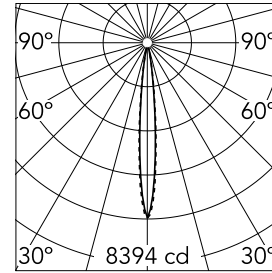

Light Shadow Fixed Trim 2 Spots Optic Spot

03.8826.14A - Black/Chrome

Recessed integrated luminaire with 2 LED lighting spots. Remote power supply included (220-240V).

Main specifications

| | | | |
|------------------------|-------|-----------------------|---------------------|
| Number of heads | 1 | Net lumen (lm) | 477 |
| Lamp category | LED | Mountings | Ceiling recessed |
| Power (W) | 5.4W | Environment | Indoor dry location |
| CCT (K) | 3000K | | |
| CRI | 90 | | |

Optical

| | |
|-------------------------------|-----------|
| Lighting type | Direct |
| LED type | Power LED |
| Light distribution | Symmetric |
| Optical type | Spot |
| Beam angle (°) | 10 |
| Beam angle C90-270 (°) | 10 |

| | | | |
|--------------------|--------------|-------------|--|
| Beam Angle: | 10° | | |
| h(m) | E(lx) | D(m) | |
| 1 | 8394 | 0.18 | |
| 2 | 2098 | 0.36 | |
| 3 | 933 | 0.55 | |
| 4 | 525 | 0.73 | |
| 5 | 336 | 0.91 | |

Physical

| | | | |
|----------------------------|--------------|--------------------|----|
| Color | Black/Chrome | Length (mm) | 77 |
| Orientation | Fixed | | |
| Trim | yes | | |
| Recessed depth (mm) | 150 | | |
| Weight (kg) | 0.25 | | |