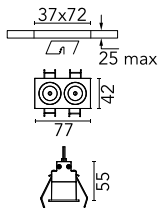

Light Shadow Fixed Trim 2 Spots Optic Spot

03.8826.14A - Black/Chrome

Recessed integrated luminaire with 2 LED lighting spots. Remote power supply included (220-240V).

Main specifications

| | | | |
|------------------------|-------|-----------------------|---------------------|
| Number of heads | 1 | Net lumen (lm) | 477 |
| Lamp category | LED | Mountings | Ceiling recessed |
| Power (W) | 5.4W | Environment | Indoor dry location |
| CCT (K) | 3000K | | |
| CRI | 90 | | |

Optical

| | |
|-------------------------------|-----------|
| Lighting type | Direct |
| LED type | Power LED |
| Light distribution | Symmetric |
| Optical type | Spot |
| Beam angle (°) | 10 |
| Beam angle C90-270 (°) | 10 |

| | | | |
|--------------------|--------------|-------------|--|
| Beam Angle: | 10° | | |
| h(m) | E(lx) | D(m) | |
| 1 | 8394 | 0.18 | |
| 2 | 2098 | 0.36 | |
| 3 | 933 | 0.55 | |
| 4 | 525 | 0.73 | |
| 5 | 336 | 0.91 | |

Physical

| | | | |
|----------------------------|--------------|--------------------|----|
| Color | Black/Chrome | Length (mm) | 77 |
| Orientation | Fixed | | |
| Trim | yes | | |
| Recessed depth (mm) | 150 | | |
| Weight (kg) | 0.25 | | |