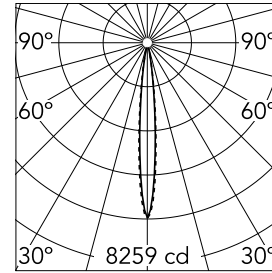

Light Shadow Fixed Trim 2 Spots Optic Spot

■ ■ 03.8825.14A - Black/Black

Recessed integrated luminaire with 2 LED lighting spots. Remote power supply included (220-240V).

Main specifications

Number of heads	1	Net lumen (lm)	458
Lamp category	LED	Mountings	Ceiling recessed
Power (W)	5.4W	Environment	Indoor dry location
CCT (K)	3000K		
CRI	90		

Optical

Lighting type	Direct
LED type	Power LED
Light distribution	Symmetric
Optical type	Spot
Beam angle (°)	10
Beam angle C90-270 (°)	10

Beam Angle: 10°		
h(m)	E(lx)	D(m)
1	8259	0.18
2	2065	0.36
3	918	0.54
4	516	0.72
5	330	0.90

Luminous flux luminaire
458 lm (EXTREME CUT OFF)

Electrical

Frequency (Hz)	50/60	Insulation class	II
Voltage (V)	220.00		
Dimmable	No		
Driver	Remote included		
Emergency	Without		

Physical

Color	Black/Black	Length (mm)	77
Orientation	Fixed		
Trim	yes		
Recessed depth (mm)	150		
Weight (kg)	0.25		