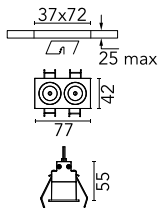

Light Shadow Fixed Trim 2 Spots Optic Spot

■ ■ 03.8825.14A - Black/Black

Recessed integrated luminaire with 2 LED lighting spots. Remote power supply included (220-240V).

Main specifications

Number of heads	1	Net lumen (lm)	458
Lamp category	LED	Mountings	Ceiling recessed
Power (W)	5.4W	Environment	Indoor dry location
CCT (K)	3000K		
CRI	90		

Optical

Lighting type	Direct
LED type	Power LED
Light distribution	Symmetric
Optical type	Spot
Beam angle (°)	10
Beam angle C90-270 (°)	10

Beam Angle: 10°		
h(m)	E(lx)	D(m)
1	8259	0.18
2	2065	0.36
3	918	0.54
4	516	0.72
5	330	0.90

Luminous flux luminaire
458 lm (EXTREME CUT OFF)

Electrical

Frequency (Hz)	50/60	Insulation class	II
Voltage (V)	220.00		
Dimmable	No		
Driver	Remote included		
Emergency	Without		

Physical

Color	Black/Black	Length (mm)	77
Orientation	Fixed		
Trim	yes		
Recessed depth (mm)	150		
Weight (kg)	0.25		