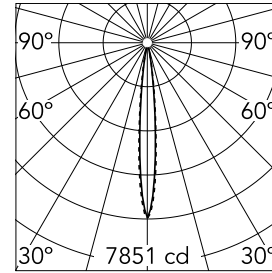

Light Shadow Fixed Trim 2 Spots Optic Spot

03.8823.40A - White/Gold

Recessed integrated luminaire with 2 LED lighting spots. Remote power supply included (220-240V).

Main specifications

Number of heads	1	Net lumen (lm)	444
Lamp category	LED	Mountings	Ceiling recessed
Power (W)	5.4W	Environment	Indoor dry location
CCT (K)	2700K		
CRI	90		

Optical

Lighting type	Direct
LED type	Power LED
Light distribution	Symmetric
Optical type	Spot
Beam angle (°)	10
Beam angle C90-270 (°)	10

Beam Angle:	10°		
h(m)	E(lx)	D(m)	
1	7851	0.18	
2	1963	0.36	
3	872	0.55	
4	491	0.73	
5	314	0.91	

Luminous flux luminaire
444 lm (EXTREME CUT OFF)

Electrical

Frequency (Hz)	50/60	Insulation class	II
Voltage (V)	220.00		
Dimmable	No		
Driver	Remote included		
Emergency	Without		

Physical

Color	White/Gold	Length (mm)	77
Orientation	Fixed		
Trim	yes		
Recessed depth (mm)	150		
Weight (kg)	0.25		