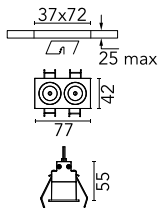

Light Shadow Fixed Trim 2 Spots Optic Spot

03.8823.40A - White/Gold

Recessed integrated luminaire with 2 LED lighting spots. Remote power supply included (220-240V).

Main specifications

Number of heads	1	Net lumen (lm)	444
Lamp category	LED	Mountings	Ceiling recessed
Power (W)	5.4W	Environment	Indoor dry location
CCT (K)	2700K		
CRI	90		

Optical

Lighting type	Direct
LED type	Power LED
Light distribution	Symmetric
Optical type	Spot
Beam angle (°)	10
Beam angle C90-270 (°)	10

Beam Angle:	10°		
h(m)	E(lx)	D(m)	
1	7851	0.18	
2	1963	0.36	
3	872	0.55	
4	491	0.73	
5	314	0.91	

Luminous flux luminaire
444 lm (EXTREME CUT OFF)

Electrical

Frequency (Hz)	50/60	Insulation class	II
Voltage (V)	220.00		
Dimmable	No		
Driver	Remote included		
Emergency	Without		

Physical

Color	White/Gold	Length (mm)	77
Orientation	Fixed		
Trim	yes		
Recessed depth (mm)	150		
Weight (kg)	0.25		