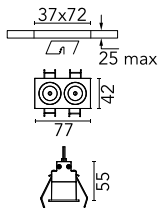

## Light Shadow Fixed Trim 2 Spots Optic Spot

03.8823.14A - Black/Gold

Recessed integrated luminaire with 2 LED lighting spots. Remote power supply included (220-240V).

### Main specifications

<b>Number of heads</b>	1	<b>Net lumen (lm)</b>	444
<b>Lamp category</b>	LED	<b>Mountings</b>	Ceiling recessed
<b>Power (W)</b>	5.4W	<b>Environment</b>	Indoor dry location
<b>CCT (K)</b>	2700K		
<b>CRI</b>	90		

### Optical

<b>Lighting type</b>	Direct
<b>LED type</b>	Power LED
<b>Light distribution</b>	Symmetric
<b>Optical type</b>	Spot
<b>Beam angle (°)</b>	10
<b>Beam angle C90-270 (°)</b>	10

<b>Beam Angle:</b>	10°		
<b>h(m)</b>	<b>E(lx)</b>	<b>D(m)</b>	
1	7851	0.18	
2	1963	0.36	
3	872	0.55	
4	491	0.73	
5	314	0.91	

### Physical

<b>Color</b>	Black/Gold	<b>Length (mm)</b>	77
<b>Orientation</b>	Fixed		
<b>Trim</b>	yes		
<b>Recessed depth (mm)</b>	150		
<b>Weight (kg)</b>	0.25		