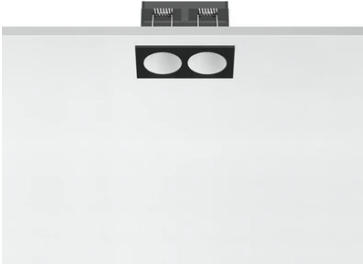

## Light Shadow Fixed Trim 2 Spots Optic Spot

■ □ 03.8820.14A - Black/White

Recessed integrated luminaire with 2 LED lighting spots. Remote power supply included (220-240V).

### Main specifications

<b>Number of heads</b>	1	<b>Net lumen (lm)</b>	453
<b>Lamp category</b>	LED	<b>Mountings</b>	Ceiling recessed
<b>Power (W)</b>	5.4W	<b>Environment</b>	Indoor dry location
<b>CCT (K)</b>	2700K		
<b>CRI</b>	90		

Luminous flux luminaire  
453 lm (EXTREME CUT OFF)

### Physical

<b>Color</b>	Black/White	<b>Length (mm)</b>	77
<b>Orientation</b>	Fixed		
<b>Trim</b>	yes		
<b>Recessed depth (mm)</b>	150		
<b>Weight (kg)</b>	0.25		