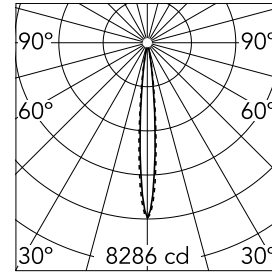

### Main specifications

<b>Number of heads</b>	1	<b>Net lumen (lm)</b>	453
<b>Lamp category</b>	LED	<b>Mountings</b>	Ceiling recessed
<b>Power (W)</b>	5.4W	<b>Environment</b>	Indoor dry location
<b>CCT (K)</b>	2700K		
<b>CRI</b>	90		

### Optical

<b>Lighting type</b>	Direct
<b>LED type</b>	Power LED
<b>Light distribution</b>	Symmetric
<b>Optical type</b>	Spot
<b>Beam angle (°)</b>	10
<b>Beam angle C90-270 (°)</b>	10

<b>Beam Angle:</b>	10°		
<b>h(m)</b>	<b>E(lx)</b>	<b>D(m)</b>	
1	8286	0.17	
2	2071	0.35	
3	921	0.52	
4	518	0.70	
5	331	0.87	

Luminous flux luminaire  
453 lm (EXTREME CUT OFF)

### Physical

<b>Color</b>	Black/White	<b>Length (mm)</b>	77
<b>Orientation</b>	Fixed		
<b>Trim</b>	yes		
<b>Recessed depth (mm)</b>	150		
<b>Weight (kg)</b>	0.25		