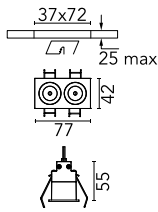

## Light Shadow Fixed Trim 2 Spots Optic Spot

■ □ 03.8820.14A - Black/White

Recessed integrated luminaire with 2 LED lighting spots. Remote power supply included (220-240V).

### Optical

<b>Lighting type</b>	Direct
<b>LED type</b>	Power LED
<b>Light distribution</b>	Symmetric
<b>Optical type</b>	Spot
<b>Beam angle (°)</b>	10
<b>Beam angle C90-270 (°)</b>	10

<b>Beam Angle:</b>	10°		
<b>h(m)</b>	<b>E(lx)</b>	<b>D(m)</b>	
1	8286	0.17	
2	2071	0.35	
3	921	0.52	
4	518	0.70	
5	331	0.87	

### Physical

<b>Color</b>	Black/White	<b>Length (mm)</b>	77
<b>Orientation</b>	Fixed		
<b>Trim</b>	yes		
<b>Recessed depth (mm)</b>	150		
<b>Weight (kg)</b>	0.25		