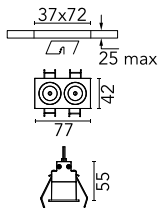

## Light Shadow Fixed Trim 2 Spots Optic Medium

03.9113.40A - White/Gold

Recessed integrated luminaire with 2 LED lighting spots. Remote power supply included (220-240V).

### Main specifications

<b>Number of heads</b>	1	<b>Net lumen (lm)</b>	466
<b>Lamp category</b>	LED	<b>Mountings</b>	Ceiling recessed
<b>Power (W)</b>	5.4W	<b>Environment</b>	Indoor dry location
<b>CCT (K)</b>	3000K		
<b>CRI</b>	90		

### Physical

<b>Color</b>	White/Gold	<b>Length (mm)</b>	77
<b>Orientation</b>	Fixed		
<b>Trim</b>	yes		
<b>Recessed depth (mm)</b>	150		
<b>Weight (kg)</b>	0.25		