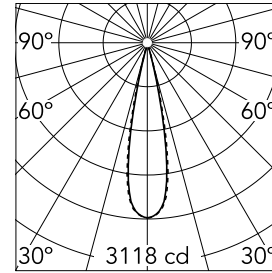

### Main specifications

<b>Number of heads</b>	1	<b>Net lumen (lm)</b>	466
<b>Lamp category</b>	LED	<b>Mountings</b>	Ceiling recessed
<b>Power (W)</b>	5.4W	<b>Environment</b>	Indoor dry location
<b>CCT (K)</b>	3000K		
<b>CRI</b>	90		

### Optical

<b>Lighting type</b>	Direct
<b>LED type</b>	Power LED
<b>Light distribution</b>	Symmetric
<b>Optical type</b>	Medium
<b>Beam angle (°)</b>	22
<b>Beam angle C90-270 (°)</b>	22

<b>Beam Angle: 22°</b>		
<b>h(m)</b>	<b>E(lx)</b>	<b>D(m)</b>
1	3118	0.39
2	779	0.78
3	346	1.17
4	195	1.56
5	125	1.95

Luminous flux luminaire  
466 lm (EXTREME CUT OFF)

### Physical

<b>Color</b>	White/Gold	<b>Length (mm)</b>	77
<b>Orientation</b>	Fixed		
<b>Trim</b>	yes		
<b>Recessed depth (mm)</b>	150		
<b>Weight (kg)</b>	0.25		