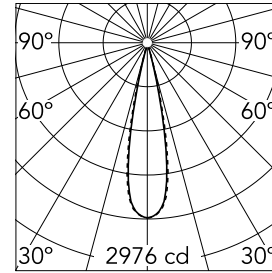

Light Shadow Fixed Trim 2 Spots Optic Medium

03.9103.14A - Black/Gold

Recessed integrated luminaire with 2 LED lighting spots. Remote power supply included (220-240V).

Main specifications

Number of heads	1	Net lumen (lm)	445
Lamp category	LED	Mountings	Ceiling recessed
Power (W)	5.4W	Environment	Indoor dry location
CCT (K)	2700K		
CRI	90		

Optical

Lighting type	Direct
LED type	Power LED
Light distribution	Symmetric
Optical type	Medium
Beam angle (°)	22
Beam angle C90-270 (°)	22

Beam Angle:	22°		
h(m)	E(lx)	D(m)	
1	2976	0.39	
2	744	0.78	
3	331	1.17	
4	186	1.56	
5	119	1.95	

Luminous flux luminaire
445 lm (EXTREME CUT OFF)

Electrical

Frequency (Hz)	50/60	Insulation class	II
Voltage (V)	220.00		
Dimmable	No		
Driver	Remote included		
Emergency	Without		

Physical

Color	Black/Gold	Length (mm)	77
Orientation	Fixed		
Trim	yes		
Recessed depth (mm)	150		
Weight (kg)	0.25		