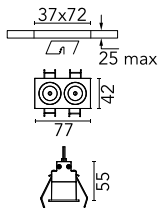

Light Shadow Fixed Trim 2 Spots Optic Medium

03.9103.14A - Black/Gold

Recessed integrated luminaire with 2 LED lighting spots. Remote power supply included (220-240V).

Main specifications

Number of heads	1	Net lumen (lm)	445
Lamp category	LED	Mountings	Ceiling recessed
Power (W)	5.4W	Environment	Indoor dry location
CCT (K)	2700K		
CRI	90		

Optical

Lighting type	Direct
LED type	Power LED
Light distribution	Symmetric
Optical type	Medium
Beam angle (°)	22
Beam angle C90-270 (°)	22

Beam Angle:	22°		
h(m)	E(lx)	D(m)	
1	2976	0.39	
2	744	0.78	
3	331	1.17	
4	186	1.56	
5	119	1.95	

Luminous flux luminaire
445 lm (EXTREME CUT OFF)

Electrical

Frequency (Hz)	50/60	Insulation class	II
Voltage (V)	220.00		
Dimmable	No		
Driver	Remote included		
Emergency	Without		

Physical

Color	Black/Gold	Length (mm)	77
Orientation	Fixed		
Trim	yes		
Recessed depth (mm)	150		
Weight (kg)	0.25		