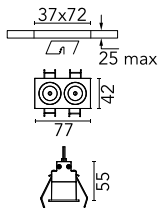

Light Shadow Fixed Trim 2 Spots Optic Medium

03.9101.40A - White/Black

Recessed integrated luminaire with 2 LED lighting spots. Remote power supply included (220-240V).

Main specifications

Number of heads	1	Net lumen (lm)	448
Lamp category	LED	Mountings	Ceiling recessed
Power (W)	5.4W	Environment	Indoor dry location
CCT (K)	2700K		
CRI	90		

Optical

Lighting type	Direct
LED type	Power LED
Light distribution	Symmetric
Optical type	Medium
Beam angle (°)	22
Beam angle C90-270 (°)	22

Beam Angle:	22°		
h(m)	E(lx)	D(m)	
1	3066	0.39	
2	767	0.78	
3	341	1.17	
4	192	1.56	
5	123	1.95	

Luminous flux luminaire
448 lm (EXTREME CUT OFF)

Electrical

Frequency (Hz)	50/60	Insulation class	II
Voltage (V)	220.00		
Dimmable	No		
Driver	Remote included		
Emergency	Without		

Physical

Color	White/Black	Length (mm)	77
Orientation	Fixed		
Trim	yes		
Recessed depth (mm)	150		
Weight (kg)	0.25		