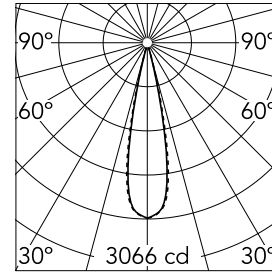

Light Shadow Fixed Trim 2 Spots Optic Medium

03.9101.40A - White/Black

Recessed integrated luminaire with 2 LED lighting spots. Remote power supply included (220-240V).

Main specifications

Number of heads	1	Net lumen (lm)	448
Lamp category	LED	Mountings	Ceiling recessed
Power (W)	5.4W	Environment	Indoor dry location
CCT (K)	2700K		
CRI	90		

Optical

Lighting type	Direct
LED type	Power LED
Light distribution	Symmetric
Optical type	Medium
Beam angle (°)	22
Beam angle C90-270 (°)	22

Beam Angle:	22°		
h(m)	E(lx)	D(m)	
1	3066	0.39	
2	767	0.78	
3	341	1.17	
4	192	1.56	
5	123	1.95	

Luminous flux luminaire
448 lm (EXTREME CUT OFF)

Electrical

Frequency (Hz)	50/60	Insulation class	II
Voltage (V)	220.00		
Dimmable	No		
Driver	Remote included		
Emergency	Without		

Physical

Color	White/Black	Length (mm)	77
Orientation	Fixed		
Trim	yes		
Recessed depth (mm)	150		
Weight (kg)	0.25		