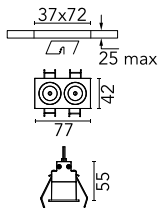

Light Shadow Fixed Trim 2 Spots Optic Flood

03.9117.14A - Black/Chrome

Recessed integrated luminaire with 2 LED lighting spots. Remote power supply included (220-240V).

Main specifications

Number of heads	1	Net lumen (lm)	475
Lamp category	LED	Mountings	Ceiling recessed
Power (W)	5.4W	Environment	Indoor dry location
CCT (K)	3000K		
CRI	90		

Optical

Lighting type	Direct
LED type	Power LED
Light distribution	Symmetric
Optical type	Flood
Beam angle (°)	33
Beam angle C90-270 (°)	33

Beam Angle:	33°		
h(m)	E(lx)	D(m)	
1	1471	0.60	
2	368	1.19	
3	163	1.79	
4	92	2.38	
5	59	2.98	

Luminous flux luminaire
475 lm (EXTREME CUT OFF)

Electrical

Frequency (Hz)	50/60	Insulation class	II
Voltage (V)	220.00		
Dimmable	No		
Driver	Remote included		
Emergency	Without		

Physical

Color	Black/Chrome	Length (mm)	77
Orientation	Fixed		
Trim	yes		
Recessed depth (mm)	150		
Weight (kg)	0.25		