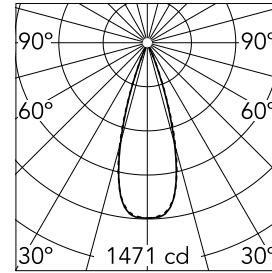

Light Shadow Fixed Trim 2 Spots Optic Flood

03.9117.14A - Black/Chrome

Recessed integrated luminaire with 2 LED lighting spots. Remote power supply included (220-240V).

Main specifications

Number of heads	1	Net lumen (lm)	475
Lamp category	LED	Mountings	Ceiling recessed
Power (W)	5.4W	Environment	Indoor dry location
CCT (K)	3000K		
CRI	90		

Optical

Lighting type	Direct
LED type	Power LED
Light distribution	Symmetric
Optical type	Flood
Beam angle (°)	33
Beam angle C90-270 (°)	33

Beam Angle:	33°		
h(m)	E(lx)	D(m)	
1	1471	0.60	
2	368	1.19	
3	163	1.79	
4	92	2.38	
5	59	2.98	

Luminous flux luminaire
475 lm (EXTREME CUT OFF)

Electrical

Frequency (Hz)	50/60	Insulation class	II
Voltage (V)	220.00		
Dimmable	No		
Driver	Remote included		
Emergency	Without		

Physical

Color	Black/Chrome	Length (mm)	77
Orientation	Fixed		
Trim	yes		
Recessed depth (mm)	150		
Weight (kg)	0.25		