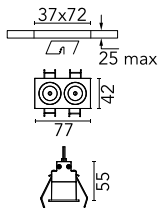

Light Shadow Fixed Trim 2 Spots Optic Flood

■ □ 03.9115.14A - Black/White

Recessed integrated luminaire with 2 LED lighting spots. Remote power supply included (220-240V).

Main specifications

Number of heads	1	Net lumen (lm)	468
Lamp category	LED	Mountings	Ceiling recessed
Power (W)	5.4W	Environment	Indoor dry location
CCT (K)	3000K		
CRI	90		

Optical

Lighting type	Direct
LED type	Power LED
Light distribution	Symmetric
Optical type	Flood
Beam angle (°)	33
Beam angle C90-270 (°)	33

Beam Angle: 33°		
h(m)	E(lx)	D(m)
1	1459	0.59
2	365	1.18
3	162	1.78
4	91	2.37
5	58	2.96

Luminous flux luminaire
468 lm (EXTREME CUT OFF)

Electrical

Frequency (Hz)	50/60	Insulation class	II
Voltage (V)	220.00		
Dimmable	No		
Driver	Remote included		
Emergency	Without		

Physical

Color	Black/White	Length (mm)	77
Orientation	Fixed		
Trim	yes		
Recessed depth (mm)	150		
Weight (kg)	0.25		