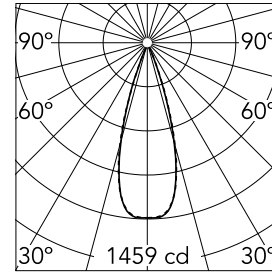

Light Shadow Fixed Trim 2 Spots Optic Flood

■ □ 03.9115.14A - Black/White

Recessed integrated luminaire with 2 LED lighting spots. Remote power supply included (220-240V).

Main specifications

Number of heads	1	Net lumen (lm)	468
Lamp category	LED	Mountings	Ceiling recessed
Power (W)	5.4W	Environment	Indoor dry location
CCT (K)	3000K		
CRI	90		

Optical

Lighting type	Direct
LED type	Power LED
Light distribution	Symmetric
Optical type	Flood
Beam angle (°)	33
Beam angle C90-270 (°)	33

Beam Angle: 33°		
h(m)	E(lx)	D(m)
1	1459	0.59
2	365	1.18
3	162	1.78
4	91	2.37
5	58	2.96

Luminous flux luminaire
468 lm (EXTREME CUT OFF)

Electrical

Frequency (Hz)	50/60	Insulation class	II
Voltage (V)	220.00		
Dimmable	No		
Driver	Remote included		
Emergency	Without		

Physical

Color	Black/White	Length (mm)	77
Orientation	Fixed		
Trim	yes		
Recessed depth (mm)	150		
Weight (kg)	0.25		