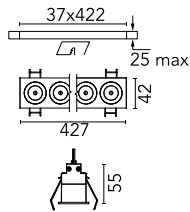

Light Shadow Fixed Trim 12 Spots Optic Wide Flood

03.8331.14A - Black/Gold

Recessed integrated luminaire with 12 LED lighting spots. Remote power supply included (220-240V).

Main specifications

Number of heads	1	Net lumen (lm)	2597
Lamp category	LED	Mountings	Ceiling recessed
Power (W)	32.4W	Environment	Indoor dry location
CCT (K)	3000K		
CRI	90		

Optical

Lighting type	Direct
LED type	Power LED
Light distribution	Symmetric
Optical type	Wide flood
Beam angle (°)	46
Beam angle C90-270 (°)	46

Beam Angle:	46°
h(m)	E(lx) D(m)
1	4784 0.84
2	1196 1.69
3	532 2.53
4	299 3.38
5	191 4.22

Luminous flux luminaire
2597 lm (EXTREME CUT OFF)

Electrical

Frequency (Hz)	50/60	Insulation class	II
Voltage (V)	220.00		
Dimmable	No		
Driver	Remote included		
Emergency	Without		

Physical

Color	Black/Gold	Length (mm)	427
Orientation	Fixed		
Trim	yes		
Recessed depth (mm)	75		
Weight (kg)	0.66		