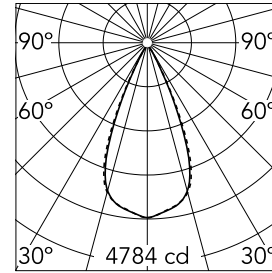

Light Shadow Fixed Trim 12 Spots Optic Wide Flood

03.8331.14A - Black/Gold

Recessed integrated luminaire with 12 LED lighting spots. Remote power supply included (220-240V).

Main specifications

Number of heads	1	Net lumen (lm)	2597
Lamp category	LED	Mountings	Ceiling recessed
Power (W)	32.4W	Environment	Indoor dry location
CCT (K)	3000K		
CRI	90		

Optical

Lighting type	Direct
LED type	Power LED
Light distribution	Symmetric
Optical type	Wide flood
Beam angle (°)	46
Beam angle C90-270 (°)	46

Beam Angle:	46°
h(m)	E(lx) D(m)
1	4784 0.84
2	1196 1.69
3	532 2.53
4	299 3.38
5	191 4.22

Luminous flux luminaire
2597 lm (EXTREME CUT OFF)

Electrical

Frequency (Hz)	50/60	Insulation class	II
Voltage (V)	220.00		
Dimmable	No		
Driver	Remote included		
Emergency	Without		

Physical

Color	Black/Gold	Length (mm)	427
Orientation	Fixed		
Trim	yes		
Recessed depth (mm)	75		
Weight (kg)	0.66		