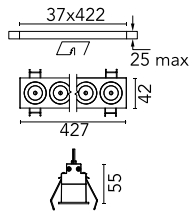

Light Shadow Fixed Trim 12 Spots Optic Wide Flood

03.8329.40A - White/Black

Recessed integrated luminaire with 12 LED lighting spots. Remote power supply included (220-240V).

Main specifications

Number of heads	1	Net lumen (lm)	2666
Lamp category	LED	Mountings	Ceiling recessed
Power (W)	32.4W	Environment	Indoor
CCT (K)	3000K		
CRI	90		

Optical

Lighting type	Direct
LED type	Power LED
Light distribution	Symmetric
Optical type	Wide flood
Beam angle (°)	46
Beam angle C90-270 (°)	46

Beam Angle: 46°		
h(m)	E(lx)	D(m)
1	5058	0.84
2	1264	1.69
3	562	2.53
4	316	3.38
5	202	4.22

Luminous flux luminaire
2666 lm (EXTREME CUT OFF)

Electrical

Frequency (Hz)	50/60	Emergency	Without
Voltage (V)	220.00	Insulation class	II
Dimmable	No		
Driver	Remote		
Driver type	Electronic		

Physical

Color	White/Black	Length (mm)	427
Orientation	Fixed		
Trim	yes		
Recessed depth (mm)	75		
Weight (kg)	0.66		