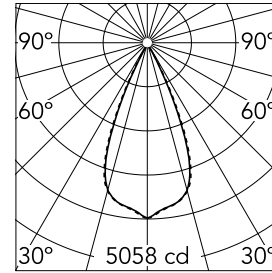

Light Shadow Fixed Trim 12 Spots Optic Wide Flood

03.8329.40A - White/Black

Recessed integrated luminaire with 12 LED lighting spots. Remote power supply included (220-240V).

Main specifications

Number of heads	1	Net lumen (lm)	2666
Lamp category	LED	Mountings	Ceiling recessed
Power (W)	32.4W	Environment	Indoor
CCT (K)	3000K		
CRI	90		

Optical

Lighting type	Direct
LED type	Power LED
Light distribution	Symmetric
Optical type	Wide flood
Beam angle (°)	46
Beam angle C90-270 (°)	46

Beam Angle: 46°		
h(m)	E(lx)	D(m)
1	5058	0.84
2	1264	1.69
3	562	2.53
4	316	3.38
5	202	4.22

Luminous flux luminaire
2666 lm (EXTREME CUT OFF)

Electrical

Frequency (Hz)	50/60	Emergency	Without
Voltage (V)	220.00	Insulation class	II
Dimmable	No		
Driver	Remote		
Driver type	Electronic		

Physical

Color	White/Black	Length (mm)	427
Orientation	Fixed		
Trim	yes		
Recessed depth (mm)	75		
Weight (kg)	0.66		