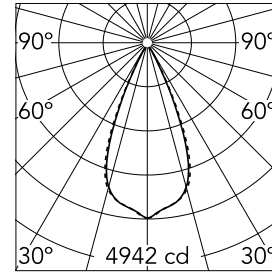

Light Shadow Fixed Trim 12 Spots Optic Wide Flood

03.8324.40A - White/White

Recessed integrated luminaire with 12 LED lighting spots. Remote power supply included (220-240V).

Main specifications

Number of heads	1	Net lumen (lm)	2652
Lamp category	LED	Mountings	Ceiling recessed
Power (W)	32.4W	Environment	Indoor dry location
CCT (K)	2700K		
CRI	90		

Optical

Lighting type	Direct
LED type	Power LED
Light distribution	Symmetric
Optical type	Wide flood
Beam angle (°)	45
Beam angle C90-270 (°)	45

Beam Angle:	45°		
h(m)	E(lx)	D(m)	
1	4942	0.83	
2	1235	1.67	
3	549	2.50	
4	309	3.34	
5	198	4.17	

Luminous flux luminaire
2652 lm (EXTREME CUT OFF)

Electrical

Frequency (Hz)	50/60	Insulation class	II
Voltage (V)	220.00		
Dimmable	No		
Driver	Remote included		
Emergency	Without		

Physical

Color	White/White	Length (mm)	427
Orientation	Fixed		
Trim	yes		
Recessed depth (mm)	75		
Weight (kg)	0.66		