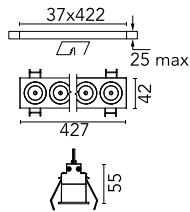

Light Shadow Fixed Trim 12 Spots Optic Wide Flood

03.8324.40A - White/White

Recessed integrated luminaire with 12 LED lighting spots. Remote power supply included (220-240V).

Main specifications

Number of heads	1	Net lumen (lm)	2652
Lamp category	LED	Mountings	Ceiling recessed
Power (W)	32.4W	Environment	Indoor dry location
CCT (K)	2700K		
CRI	90		

Optical

Lighting type	Direct
LED type	Power LED
Light distribution	Symmetric
Optical type	Wide flood
Beam angle (°)	45
Beam angle C90-270 (°)	45

Beam Angle:	45°		
h(m)	E(lx)	D(m)	
1	4942	0.83	
2	1235	1.67	
3	549	2.50	
4	309	3.34	
5	198	4.17	

Luminous flux luminaire
2652 lm (EXTREME CUT OFF)

Electrical

Frequency (Hz)	50/60	Insulation class	II
Voltage (V)	220.00		
Dimmable	No		
Driver	Remote included		
Emergency	Without		

Physical

Color	White/White	Length (mm)	427
Orientation	Fixed		
Trim	yes		
Recessed depth (mm)	75		
Weight (kg)	0.66		