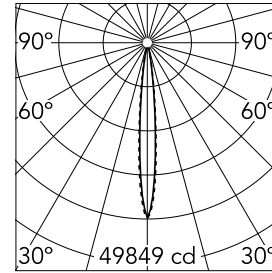

Light Shadow Fixed Trim 12 Spots Optic Spot

03.8851.14A - Black/Gold

Recessed integrated luminaire with 12 LED lighting spots. Remote power supply included (220-240V).

Main specifications

Number of heads	1	Net lumen (lm)	2817
Lamp category	LED	Mountings	Ceiling recessed
Power (W)	32.4W	Environment	Indoor dry location
CCT (K)	3000K		
CRI	90		

Optical

Lighting type	Direct
LED type	Power LED
Light distribution	Symmetric
Optical type	Spot
Beam angle (°)	10
Beam angle C90-270 (°)	10

Beam Angle:	10°		
h(m)	E(lx)	D(m)	
1	49849	0.18	
2	12462	0.36	
3	5539	0.55	
4	3116	0.73	
5	1994	0.91	

Luminous flux luminaire
2817 lm (EXTREME CUT OFF)

Electrical

Frequency (Hz)	50/60	Insulation class	II
Voltage (V)	220.00		
Dimmable	No		
Driver	Remote included		
Emergency	Without		

Physical

Color	Black/Gold	Length (mm)	427
Orientation	Fixed		
Trim	yes		
Recessed depth (mm)	75		
Weight (kg)	0.66		