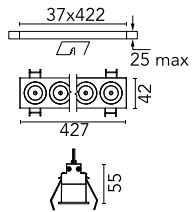

Light Shadow Fixed Trim 12 Spots Optic Spot

03.8851.14A - Black/Gold

Recessed integrated luminaire with 12 LED lighting spots. Remote power supply included (220-240V).

Main specifications

Number of heads	1	Net lumen (lm)	2817
Lamp category	LED	Mountings	Ceiling recessed
Power (W)	32.4W	Environment	Indoor dry location
CCT (K)	3000K		
CRI	90		

Optical

Lighting type	Direct
LED type	Power LED
Light distribution	Symmetric
Optical type	Spot
Beam angle (°)	10
Beam angle C90-270 (°)	10

Beam Angle:	10°		
h(m)	E(lx)	D(m)	
1	49849	0.18	
2	12462	0.36	
3	5539	0.55	
4	3116	0.73	
5	1994	0.91	

Luminous flux luminaire
2817 lm (EXTREME CUT OFF)

Electrical

Frequency (Hz)	50/60	Insulation class	II
Voltage (V)	220.00		
Dimmable	No		
Driver	Remote included		
Emergency	Without		

Physical

Color	Black/Gold	Length (mm)	427
Orientation	Fixed		
Trim	yes		
Recessed depth (mm)	75		
Weight (kg)	0.66		