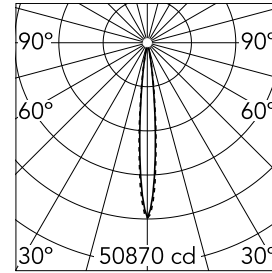

Light Shadow Fixed Trim 12 Spots Optic Spot

03.8850.14A - Black/Chrome

Recessed integrated luminaire with 12 LED lighting spots. Remote power supply included (220-240V).

Main specifications

Number of heads	1	Net lumen (lm)	2888
Lamp category	LED	Mountings	Ceiling recessed
Power (W)	32.4W	Environment	Indoor dry location
CCT (K)	3000K		
CRI	90		

Optical

Lighting type	Direct
LED type	Power LED
Light distribution	Symmetric
Optical type	Spot
Beam angle (°)	10
Beam angle C90-270 (°)	10

Beam Angle:	10°		
h(m)	E(lx)	D(m)	
1	50870	0.18	
2	12718	0.36	
3	5652	0.55	
4	3179	0.73	
5	2035	0.91	

Luminous flux luminaire
2888 lm (EXTREME CUT OFF)

Electrical

Frequency (Hz)	50/60	Insulation class	II
Voltage (V)	220.00		
Dimmable	No		
Driver	Remote included		
Emergency	Without		

Physical

Color	Black/Chrome	Length (mm)	427
Orientation	Fixed		
Trim	yes		
Recessed depth (mm)	75		
Weight (kg)	0.66		