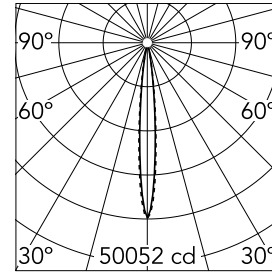

### Main specifications

<b>Number of heads</b>	1	<b>Net lumen (lm)</b>	2773
<b>Lamp category</b>	LED	<b>Mountings</b>	Ceiling recessed
<b>Power (W)</b>	32.4W	<b>Environment</b>	Indoor dry location
<b>CCT (K)</b>	3000K		
<b>CRI</b>	90		

### Optical

<b>Lighting type</b>	Direct
<b>LED type</b>	Power LED
<b>Light distribution</b>	Symmetric
<b>Optical type</b>	Spot
<b>Beam angle (°)</b>	10
<b>Beam angle C90-270 (°)</b>	10

<b>Beam Angle:</b>	10°		
	<b>h(m)</b>	<b>E(lx)</b>	<b>D(m)</b>
1	50052	0.18	
2	12513	0.36	
3	5561	0.54	
4	3128	0.72	
5	2002	0.90	

Luminous flux luminaire  
2773 lm (EXTREME CUT OFF)

### Physical

<b>Color</b>	White/Black	<b>Length (mm)</b>	427
<b>Orientation</b>	Fixed		
<b>Trim</b>	yes		
<b>Recessed depth (mm)</b>	75		
<b>Weight (kg)</b>	0.66		