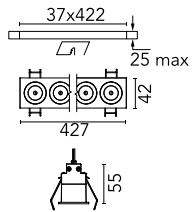

Electrical

Frequency (Hz)	50/60	Insulation class	II
Voltage (V)	220.00		
Dimmable	No		
Driver	Remote included		
Emergency	Without		

Physical

Color	White/Black	Length (mm)	427
Orientation	Fixed		
Trim	yes		
Recessed depth (mm)	75		
Weight (kg)	0.66		

Note

Pre-installation frame not required.