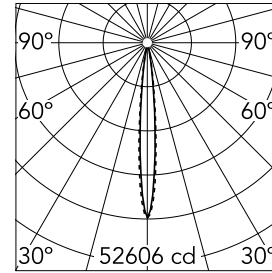

### Main specifications

<b>Number of heads</b>	1	<b>Net lumen (lm)</b>	2876
<b>Lamp category</b>	LED	<b>Mountings</b>	Ceiling recessed
<b>Power (W)</b>	32.4W	<b>Environment</b>	Indoor dry location
<b>CCT (K)</b>	3000K		
<b>CRI</b>	90		

### Optical

<b>Lighting type</b>	Direct
<b>LED type</b>	Power LED
<b>Light distribution</b>	Symmetric
<b>Optical type</b>	Spot
<b>Beam angle (°)</b>	10
<b>Beam angle C90-270 (°)</b>	10

<b>Beam Angle:</b>	10°		
	<b>h(m)</b>	<b>E(lx)</b>	<b>D(m)</b>
	1	52606	0.17
	2	13152	0.35
	3	5845	0.52
	4	3288	0.70
	5	2104	0.87

Luminous flux luminaire  
2876 lm (EXTREME CUT OFF)

### Physical

<b>Color</b>	Black/White	<b>Length (mm)</b>	427
<b>Orientation</b>	Fixed		
<b>Trim</b>	yes		
<b>Recessed depth (mm)</b>	75		
<b>Weight (kg)</b>	0.66		