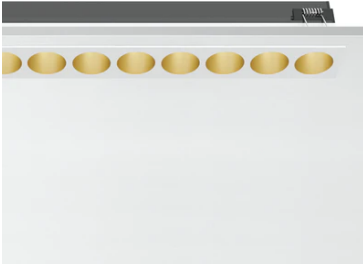

Light Shadow Fixed Trim 12 Spots Optic Spot

03.8847.40A - White/Gold

Recessed integrated luminaire with 12 LED lighting spots. Remote power supply included (220-240V).

Main specifications

Number of heads	1	Net lumen (lm)	2668
Lamp category	LED	Mountings	Ceiling recessed
Power (W)	32.4W	Environment	Indoor
CCT (K)	2700K		
CRI	90		

Optical

Lighting type	Direct
LED type	Power LED
Light distribution	Symmetric
Optical type	Spot
Beam angle (°)	10
Beam angle C90-270 (°)	10

Beam Angle:	10°		
h(m)	E(lx)	D(m)	
1	47225	0.18	
2	11806	0.36	
3	5247	0.55	
4	2952	0.73	
5	1889	0.91	

Luminous flux luminaire
2668 lm (EXTREME CUT OFF)

Electrical

Frequency (Hz)	50/60	Emergency	Without
Voltage (V)	220.00	Insulation class	II
Dimmable	No		
Driver	Remote		
Driver type	Electronic		

Physical

Color	White/Gold	Length (mm)	427
Orientation	Fixed		
Trim	yes		
Recessed depth (mm)	75		
Weight (kg)	0.66		