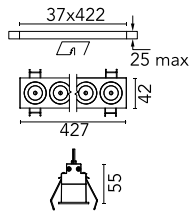

Light Shadow Fixed Trim 12 Spots Optic Spot

03.8847.40A - White/Gold

Recessed integrated luminaire with 12 LED lighting spots. Remote power supply included (220-240V).

Main specifications

Number of heads	1	Net lumen (lm)	2668
Lamp category	LED	Mountings	Ceiling recessed
Power (W)	32.4W	Environment	Indoor
CCT (K)	2700K		
CRI	90		

Optical

Lighting type	Direct
LED type	Power LED
Light distribution	Symmetric
Optical type	Spot
Beam angle (°)	10
Beam angle C90-270 (°)	10

Beam Angle:	10°		
h(m)	E(lx)	D(m)	
1	47225	0.18	
2	11806	0.36	
3	5247	0.55	
4	2952	0.73	
5	1889	0.91	

Luminous flux luminaire
2668 lm (EXTREME CUT OFF)

Electrical

Frequency (Hz)	50/60	Emergency	Without
Voltage (V)	220.00	Insulation class	II
Dimmable	No		
Driver	Remote		
Driver type	Electronic		

Physical

Color	White/Gold	Length (mm)	427
Orientation	Fixed		
Trim	yes		
Recessed depth (mm)	75		
Weight (kg)	0.66		