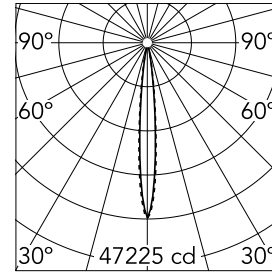

Light Shadow Fixed Trim 12 Spots Optic Spot

03.8847.40A - White/Gold

Recessed integrated luminaire with 12 LED lighting spots. Remote power supply included (220-240V).

Main specifications

Number of heads	1	Net lumen (lm)	2668
Lamp category	LED	Mountings	Ceiling recessed
Power (W)	32.4W	Environment	Indoor
CCT (K)	2700K		
CRI	90		

Optical

Lighting type	Direct
LED type	Power LED
Light distribution	Symmetric
Optical type	Spot
Beam angle (°)	10
Beam angle C90-270 (°)	10

Beam Angle:	10°		
h(m)	E(lx)	D(m)	
1	47225	0.18	
2	11806	0.36	
3	5247	0.55	
4	2952	0.73	
5	1889	0.91	

Luminous flux luminaire
2668 lm (EXTREME CUT OFF)

Electrical

Frequency (Hz)	50/60	Emergency	Without
Voltage (V)	220.00	Insulation class	II
Dimmable	No		
Driver	Remote		
Driver type	Electronic		

Physical

Color	White/Gold	Length (mm)	427
Orientation	Fixed		
Trim	yes		
Recessed depth (mm)	75		
Weight (kg)	0.66		