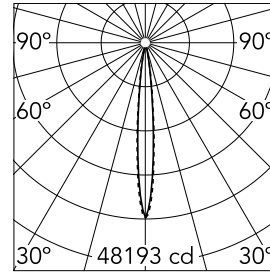

Light Shadow Fixed Trim 12 Spots Optic Spot

03.8846.14A - Black/Chrome

Recessed integrated luminaire with 12 LED lighting spots. Remote power supply included (220-240V).

Main specifications

Number of heads	1	Net lumen (lm)	2736
Lamp category	LED	Mountings	Ceiling recessed
Power (W)	32.4W	Environment	Indoor dry location
CCT (K)	2700K		
CRI	90		

Optical

Lighting type	Direct
LED type	Power LED
Light distribution	Symmetric
Optical type	Spot
Beam angle (°)	10
Beam angle C90-270 (°)	10

Beam Angle:	10°		
	h(m)	E(lx)	D(m)
1	48193	0.18	
2	12048	0.36	
3	5355	0.55	
4	3012	0.73	
5	1928	0.91	

Luminous flux luminaire
2736 lm (EXTREME CUT OFF)

Electrical

Frequency (Hz)	50/60	Insulation class	II
Voltage (V)	220.00		
Dimmable	No		
Driver	Remote included		
Emergency	Without		

Physical

Color	Black/Chrome	Length (mm)	427
Orientation	Fixed		
Trim	yes		
Recessed depth (mm)	75		
Weight (kg)	0.66		