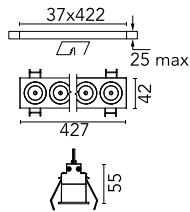

Light Shadow Fixed Trim 12 Spots Optic Spot

03.8846.14A - Black/Chrome

Recessed integrated luminaire with 12 LED lighting spots. Remote power supply included (220-240V).

Main specifications

Number of heads	1	Net lumen (lm)	2736
Lamp category	LED	Mountings	Ceiling recessed
Power (W)	32.4W	Environment	Indoor dry location
CCT (K)	2700K		
CRI	90		

Optical

Lighting type	Direct
LED type	Power LED
Light distribution	Symmetric
Optical type	Spot
Beam angle (°)	10
Beam angle C90-270 (°)	10

Beam Angle:	10°		
	h(m)	E(lx)	D(m)
1	48193	0.18	
2	12048	0.36	
3	5355	0.55	
4	3012	0.73	
5	1928	0.91	

Luminous flux luminaire
2736 lm (EXTREME CUT OFF)

Electrical

Frequency (Hz)	50/60	Insulation class	II
Voltage (V)	220.00		
Dimmable	No		
Driver	Remote included		
Emergency	Without		

Physical

Color	Black/Chrome	Length (mm)	427
Orientation	Fixed		
Trim	yes		
Recessed depth (mm)	75		
Weight (kg)	0.66		