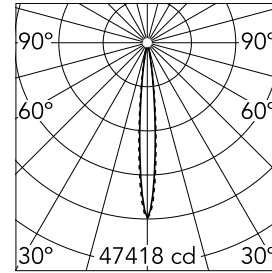

Light Shadow Fixed Trim 12 Spots Optic Spot

03.8845.40A - White/Black

Recessed integrated luminaire with 12 LED lighting spots. Remote power supply included (220-240V).

Main specifications

Number of heads	1	Net lumen (lm)	2627
Lamp category	LED	Mountings	Ceiling recessed
Power (W)	32.4W	Environment	Indoor dry location
CCT (K)	2700K		
CRI	90		

Optical

Lighting type	Direct
LED type	Power LED
Light distribution	Symmetric
Optical type	Spot
Beam angle (°)	10
Beam angle C90-270 (°)	10

Beam Angle:	10°	
h(m)	E(lx)	D(m)
1	47418	0.18
2	11854	0.36
3	5269	0.54
4	2964	0.72
5	1897	0.90

Luminous flux luminaire
2627 lm (EXTREME CUT OFF)

Electrical

Frequency (Hz)	50/60	Insulation class	II
Voltage (V)	220.00		
Dimmable	No		
Driver	Remote included		
Emergency	Without		

Physical

Color	White/Black	Length (mm)	427
Orientation	Fixed		
Trim	yes		
Recessed depth (mm)	75		
Weight (kg)	0.66		