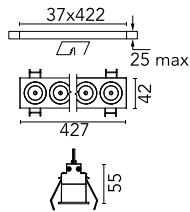

Light Shadow Fixed Trim 12 Spots Optic Spot

03.8845.40A - White/Black

Recessed integrated luminaire with 12 LED lighting spots. Remote power supply included (220-240V).

Main specifications

Number of heads	1	Net lumen (lm)	2627
Lamp category	LED	Mountings	Ceiling recessed
Power (W)	32.4W	Environment	Indoor dry location
CCT (K)	2700K		
CRI	90		

Optical

Lighting type	Direct
LED type	Power LED
Light distribution	Symmetric
Optical type	Spot
Beam angle (°)	10
Beam angle C90-270 (°)	10

Beam Angle:	10°	
h(m)	E(lx)	D(m)
1	47418	0.18
2	11854	0.36
3	5269	0.54
4	2964	0.72
5	1897	0.90

Luminous flux luminaire
2627 lm (EXTREME CUT OFF)

Electrical

Frequency (Hz)	50/60	Insulation class	II
Voltage (V)	220.00		
Dimmable	No		
Driver	Remote included		
Emergency	Without		

Physical

Color	White/Black	Length (mm)	427
Orientation	Fixed		
Trim	yes		
Recessed depth (mm)	75		
Weight (kg)	0.66		