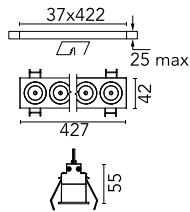

Light Shadow Fixed Trim 12 Spots Optic Spot

03.8844.40A - White/White

Recessed integrated luminaire with 12 LED lighting spots. Remote power supply included (220-240V).

Main specifications

Number of heads	1	Net lumen (lm)	2724
Lamp category	LED	Mountings	Ceiling recessed
Power (W)	32.4W	Environment	Indoor dry location
CCT (K)	2700K		
CRI	90		

Optical

Lighting type	Direct
LED type	Power LED
Light distribution	Symmetric
Optical type	Spot
Beam angle (°)	10
Beam angle C90-270 (°)	10

Beam Angle:	10°		
h(m)	E(lx)	D(m)	
1	49838	0.17	
2	12459	0.35	
3	5538	0.52	
4	3115	0.70	
5	1994	0.87	

Luminous flux luminaire
2724 lm (EXTREME CUT OFF)

Electrical

Frequency (Hz)	50/60	Insulation class	II
Voltage (V)	220.00		
Dimmable	No		
Driver	Remote included		
Emergency	Without		

Physical

Color	White/White	Length (mm)	427
Orientation	Fixed		
Trim	yes		
Recessed depth (mm)	75		
Weight (kg)	0.66		