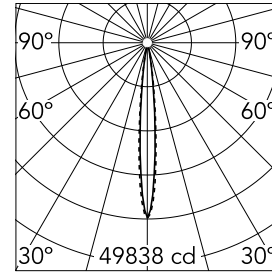

Light Shadow Fixed Trim 12 Spots Optic Spot

03.8844.40A - White/White

Recessed integrated luminaire with 12 LED lighting spots. Remote power supply included (220-240V).

Main specifications

Number of heads	1	Net lumen (lm)	2724
Lamp category	LED	Mountings	Ceiling recessed
Power (W)	32.4W	Environment	Indoor dry location
CCT (K)	2700K		
CRI	90		

Optical

Lighting type	Direct
LED type	Power LED
Light distribution	Symmetric
Optical type	Spot
Beam angle (°)	10
Beam angle C90-270 (°)	10

Beam Angle:	10°		
h(m)	E(lx)	D(m)	
1	49838	0.17	
2	12459	0.35	
3	5538	0.52	
4	3115	0.70	
5	1994	0.87	

Luminous flux luminaire
2724 lm (EXTREME CUT OFF)

Electrical

Frequency (Hz)	50/60	Insulation class	II
Voltage (V)	220.00		
Dimmable	No		
Driver	Remote included		
Emergency	Without		

Physical

Color	White/White	Length (mm)	427
Orientation	Fixed		
Trim	yes		
Recessed depth (mm)	75		
Weight (kg)	0.66		