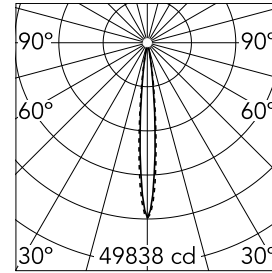

Light Shadow Fixed Trim 12 Spots Optic Spot

■ □ 03.8844.14A - Black/White

Recessed integrated luminaire with 12 LED lighting spots. Remote power supply included (220-240V).

Main specifications

Number of heads	1	Net lumen (lm)	2724
Lamp category	LED	Mountings	Ceiling recessed
Power (W)	32.4W	Environment	Indoor dry location
CCT (K)	2700K		
CRI	90		

Optical

Lighting type	Direct
LED type	Power LED
Light distribution	Symmetric
Optical type	Spot
Beam angle (°)	10
Beam angle C90-270 (°)	10

Beam Angle:	10°		
	h(m)	E(lx)	D(m)
1	49838	0.17	
2	12459	0.35	
3	5538	0.52	
4	3115	0.70	
5	1994	0.87	

Luminous flux luminaire
2724 lm (EXTREME CUT OFF)

Electrical

Frequency (Hz)	50/60	Insulation class	II
Voltage (V)	220.00		
Dimmable	No		
Driver	Remote included		
Emergency	Without		

Physical

Color	Black/White	Length (mm)	427
Orientation	Fixed		
Trim	yes		
Recessed depth (mm)	75		
Weight (kg)	0.66		